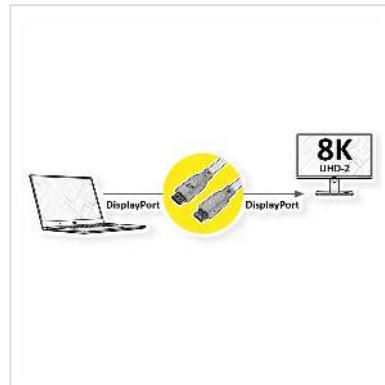

ROLINE RM DisplayPort Cable, v1.4, DP-DP, M/M, black, 5 m

Product No.	11.45.5813
Manufacturer	ROLINE RECYCLED MATERIAL
Manufacturer No.	11.45.5813
EAN (single piece)	7630049632349

ROLINE RECYCLED MATERIAL DisplayPort Cable with DP connection on both sides for connecting an Ultrabook, Notebook/Laptop or PC to a monitor, TV or projector - for screen transmissions in excellent quality with resolutions of up to 7680x4320 @60Hz!

- DisplayPort cable made of >50% recycled materials.
- Packaging made of 100% recycled materials
- DisplayPort is a universal connection standard for the transmission of picture and sound signals, widely known and appreciated in computer, industry and modern house wiring. Applications include mainly the connection of monitors or projectors to computers, notebooks/laptops, ultrabooks, NUCs and similar devices.
- The connector requires less space than VGA or DVI and is therefore more suitable for portable devices for two connectors on a graphics card (on one slot plate).
- DisplayPort v1.4 supports Display Stream Compression 1.2a (DSC), Forward Error Correction and the HDR10 standard.
- DP v1.4 can reach a maximum resolution of 8K (7680x4320) @60Hz or 4K (3840x2160) @120Hz
- The practical plug design prevents the cable from slipping out of the DisplayPort socket and guarantees a stable audio and video transmission.
- Compliant DP v1.4 (max. 7680 x 4320 @60Hz)