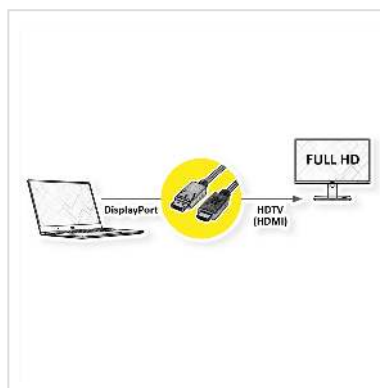

ROLINE RM DisplayPort Cable, DP - HDTV, M/M, black, 3 m

Product No.	11.45.5782
Manufacturer	ROLINE RECYCLED MATERIAL
Manufacturer No.	11.45.5782
EAN (single piece)	7630049632370

2K

ROLINE RECYCLED MATERIAL DisplayPort to HDTV cable for transferring content from your graphics card (DisplayPort) to your monitor or TV (HDTV) - with a quality of up to 1920x1080 @60Hz, incl. audio transmission!

- HDTV is the standard for digital video transmission in the TV/multimedia sector for e. g.: Connection of a TV set with HDMI interface to a player with DisplayPort connection.
- Cable with one DisplayPort and one HDTV plug.
- Supports up to 1920x1080 @60Hz
- Note: A DisplayPort HDTV cable can only be used in one direction: the DisplayPort connector can only be used on the data source side (e. g. graphics card).

ROLINE RECYCLED MATERIAL products consist of more than 50% recycled materials. The packaging is even made from 100% recycled material.

Technical specifications

Manufacturer	ROLINE RECYCLED MATERIAL
Product group	Cable
Product type	DP HDTV cable

Colour	black
Length	3 m
Transfer quality	DisplayPort v1.1
Max. resolution	1920 x 1080 / 1920 x 1200 @60Hz (2K, Full HD)
side 1 connector	DisplayPort Stecker
side 2 connector	HDTV M
Side 1 Connector Type	DisplayPort
Side 1 Connector Gender	Male
Side 2 Connector Type	HDTV
Side 2 Connector Gender	Male
Area of application	External
Cable shielding	Screened
Weight	124.1 g
Height of packaging (single piece)	20 mm
Width of packaging (single piece)	150 mm
Depth of packaging (single piece)	150 mm
Package weight (single piece)	0.16 kg