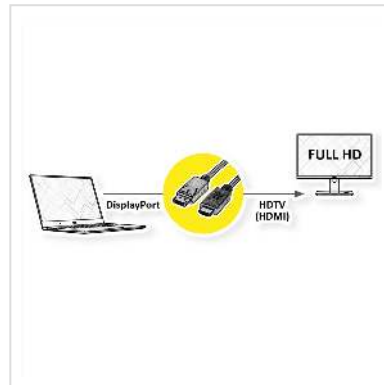

ROLINE RM DisplayPort Cable, DP - HDTV, M/M, black, 2 m

Product No.	11.45.5781
Manufacturer	ROLINE RECYCLED MATERIAL
Manufacturer No.	11.45.5781
EAN (single piece)	7630049632363

2K

ROLINE RECYCLED MATERIAL DisplayPort to HDTV cable for transferring content from your graphics card (DisplayPort) to your monitor or TV (HDTV) - with a quality of up to 1920x1080 @60Hz, incl. audio transmission!

- HDTV is the standard for digital video transmission in the TV/multimedia sector for e. g.: Connection of a TV set with HDMI interface to a player with DisplayPort connection.
- Cable with one DisplayPort and one HDTV plug.
- Supports up to 1920x1080 @60Hz
- Note: A DisplayPort HDTV cable can only be used in one direction: the DisplayPort connector can only be used on the data source side (e. g. graphics card).

ROLINE RECYCLED MATERIAL products consist of more than 50% recycled materials. The packaging is even made from 100% recycled material.

Technical specifications

Manufacturer	ROLINE RECYCLED MATERIAL
Product group	Cable
Product type	DP HDTV cable

Colour	black
Length	2 m
Transfer quality	DisplayPort v1.1
Max. resolution	1920 x 1080 / 1920 x 1200 @60Hz (2K, Full HD)
side 1 connector	DisplayPort Stecker
side 2 connector	HDTV M
Side 1 Connector Type	DisplayPort
Side 1 Connector Gender	Male
Side 2 Connector Type	HDTV
Side 2 Connector Gender	Male
Area of application	External
Cable shielding	Screened
Weight	89.3 g
Height of packaging (single piece)	20 mm
Width of packaging (single piece)	100 mm
Depth of packaging (single piece)	100 mm
Package weight (single piece)	0.125 kg