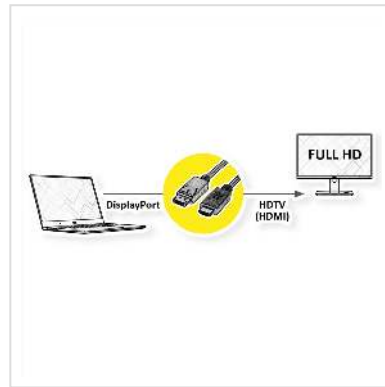

ROLINE RM DisplayPort Cable, DP - HDTV, M/M, black, 1 m

Product No.	11.45.5780
Manufacturer	ROLINE RECYCLED MATERIAL
Manufacturer No.	11.45.5780
EAN (single piece)	7630049632356

2K

ROLINE RECYCLED MATERIAL DisplayPort to HDTV cable for transferring content from your graphics card (DisplayPort) to your monitor or TV (HDTV) - with a quality of up to 1920x1080 @60Hz, incl. audio transmission!

- HDTV is the standard for digital video transmission in the TV/multimedia sector for e. g.: Connection of a TV set with HDMI interface to a player with DisplayPort connection.
- Cable with one DisplayPort and one HDTV plug.
- Supports up to 1920x1080 @60Hz
- Note: A DisplayPort HDTV cable can only be used in one direction: the DisplayPort connector can only be used on the data source side (e. g. graphics card).

ROLINE RECYCLED MATERIAL products consist of more than 50% recycled materials. The packaging is even made from 100% recycled material.

Technical specifications

Manufacturer	ROLINE RECYCLED MATERIAL
Product group	Cable
Product type	DP HDTV cable

Colour	black
Length	1 m
Transfer quality	DisplayPort v1.1
Max. resolution	1920 x 1080 / 1920 x 1200 @60Hz (2K, Full HD)
side 1 connector	DisplayPort Stecker
side 2 connector	HDTV M
Side 1 Connector Type	DisplayPort
Side 1 Connector Gender	Male
Side 2 Connector Type	HDTV
Side 2 Connector Gender	Male
Area of application	External
Cable shielding	Screened
Weight	54.7 g
Height of packaging (single piece)	20 mm
Width of packaging (single piece)	100 mm
Depth of packaging (single piece)	100 mm
Package weight (single piece)	0.1 kg