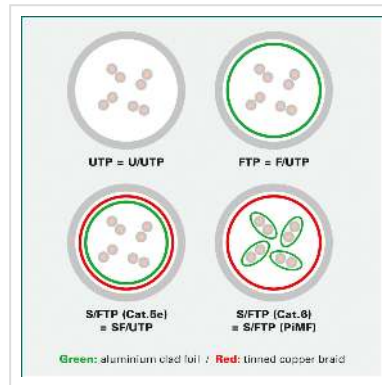

ROLINE GREEN U/FTP DataCenter Patch Cord Cat.6A (Class EA), LSOH, slim, blue, 1.5 m

Product No. 21.44.3344
Manufacturer ROLINE GREEN
Manufacturer No. 21.44.3344
EAN (single piece) 7630049624603

Category 6a twisted-pair patch cable with shielded RJ-45 connectors on both sides. Particularly thin and flexible cable with individual pairs of wires in aluminium-laminated foil for use in confined spaces, such as in data centres.

- Durable thanks to moulded-on kink protection
- Suitable as patch cable in patch panels or as device connection cable and intended for use in the LAN
- Contact assignment: 1:1 according to EIA/TIA568, 8 cores
- Structure: 8 cores stranded wire, pairs shielded with alu-laminated foil

ROLINE GREEN products are marked only with a paper tag and build with halogen-free TPE material, without plastic bags and without plastic cable straps for use in eco-friendly environments.

Technical specifications

Manufacturer	ROLINE GREEN
Product group	Twisted Pair Cable
Product type	FTP Patch Cord

Colour	blue
Length	1.5 m
Scope of delivery	Cable without plastic bag, only marked with a paper label
Shield type	FTP
Transfer quality	Cat6A / Class EA
Quantity of wires	8
Conductor type	Wire
Crossed	no
Slim cable	yes
Locking lever	yes
Anti-kink sleeve	Moulded-on
Colour (Spout)	blue
Cable LSOH	yes
Material (external cable mantle)	LSOH-TPE
Side 1 Connector Type	RJ-45
Side 1 Connector Gender	Male
Side 2 Connector Type	RJ-45
Side 2 Connector Gender	Male
Connector Type RJ45	Standard
Operating temperature min.	-10 °C
Operating temperature max.	60 °C
Weight	28 g
Height of packaging (single piece)	20 mm
Width of packaging (single piece)	100 mm