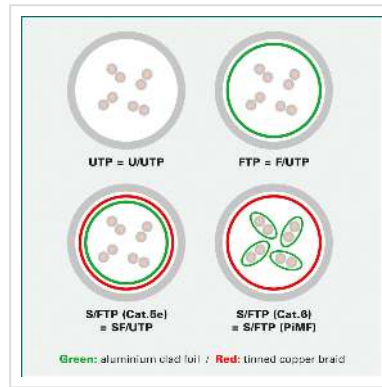

# ROLINE GREEN U/FTP DataCenter Patch Cord Cat.6A (Class EA), LSOH, slim, yellow, 0.3 m

**Product No.** 21.44.3321  
**Manufacturer** ROLINE GREEN  
**Manufacturer No.** 21.44.3321  
**EAN (single piece)** 7630049624412

**Category 6a twisted-pair patch cable with shielded RJ-45 connectors on both sides. Particularly thin and flexible cable with individual pairs of wires in aluminium-laminated foil for use in confined spaces, such as in data centres.**

- Durable thanks to moulded-on kink protection
- Suitable as patch cable in patch panels or as device connection cable and intended for use in the LAN
- Contact assignment: 1:1 according to EIA/TIA568, 8 cores
- Structure: 8 cores stranded wire, pairs shielded with alu-laminated foil

## Technical specifications

Manufacturer	ROLINE GREEN
Product group	Twisted Pair Cable
Product type	FTP Patch Cord

Colour	yellow
Length	0.3 m
Scope of delivery	Cable without plastic bag, only marked with a paper label
Shield type	FTP
Transfer quality	Cat6A / Class EA
Quantity of wires	8
Conductor type	Wire
Crossed	no
Slim cable	yes
Locking lever	yes
Anti-kink sleeve	Moulded-on
Colour (Spout)	yellow
Cable LSOH	yes
Material (external cable mantle)	LSOH-TPE
Side 1 Connector Type	RJ-45
Side 1 Connector Gender	Male
Side 2 Connector Type	RJ-45
Side 2 Connector Gender	Male
Connector Type RJ45	Standard
Operating temperature min.	-10 °C
Operating temperature max.	60 °C
Weight	10.9 g
Height of packaging (single piece)	20 mm
Width of packaging (single piece)	30 mm