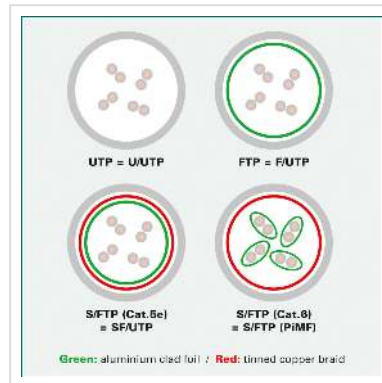

ROLINE GREEN U/FTP DataCenter Patch Cord Cat.6A (Class EA), LSOH, slim, red, 0.15 m

Product No. 21.44.3310
Manufacturer ROLINE GREEN
Manufacturer No. 21.44.3310
EAN (single piece) 7630049624320

Category 6a twisted-pair patch cable with shielded RJ-45 connectors on both sides. Particularly thin and flexible cable with individual pairs of wires in aluminium-laminated foil for use in confined spaces, such as in data centres.

- Durable thanks to moulded-on kink protection
- Suitable as patch cable in patch panels or as device connection cable and intended for use in the LAN
- Contact assignment: 1:1 according to EIA/TIA568, 8 cores
- Structure: 8 cores stranded wire, pairs shielded with alu-laminated foil

ROLINE GREEN products are marked only with a paper tag and build with halogen-free TPE material, without plastic bags and without plastic cable straps for use in eco-friendly environments.

Technical specifications

Manufacturer	ROLINE GREEN
Product group	Twisted Pair Cable
Product type	FTP Patch Cord

Colour	red
Length	0.15 m
Scope of delivery	Cable without plastic bag, only marked with a paper label
Shield type	FTP
Transfer quality	Cat6A / Class EA
Quantity of wires	8
Conductor type	Wire
Crossed	no
Slim cable	yes
Locking lever	yes
Anti-kink sleeve	Moulded-on
Colour (Spout)	red
Cable LSOH	yes
Material (external cable mantle)	LSOH-TPE
Side 1 Connector Type	RJ-45
Side 1 Connector Gender	Male
Side 2 Connector Type	RJ-45
Side 2 Connector Gender	Male
Connector Type RJ45	Standard
Operating temperature min.	-10 °C
Operating temperature max.	60 °C
Weight	8.6 g
Height of packaging (single piece)	20 mm
Width of packaging (single piece)	30 mm