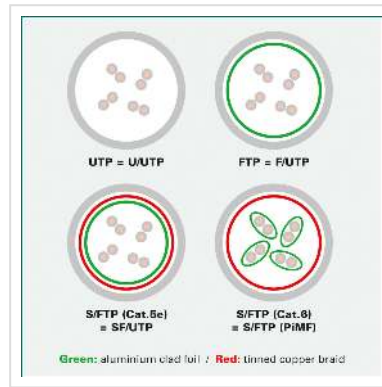

# ROLINE GREEN U/FTP DataCenter Patch Cord Cat.6A (Class EA), LSOH, slim, grey, 5 m

**Product No.** 21.44.3307  
**Manufacturer** ROLINE GREEN  
**Manufacturer No.** 21.44.3307  
**EAN (single piece)** 7630049624313

**Category 6a twisted-pair patch cable with shielded RJ-45 connectors on both sides. Particularly thin and flexible cable with individual pairs of wires in aluminium-laminated foil for use in confined spaces, such as in data centres.**

- Durable thanks to moulded-on kink protection
- Suitable as patch cable in patch panels or as device connection cable and intended for use in the LAN
- Contact assignment: 1:1 according to EIA/TIA568, 8 cores
- Structure: 8 cores stranded wire, pairs shielded with alu-laminated foil

## Technical specifications

Manufacturer	ROLINE GREEN
Product group	Twisted Pair Cable
Product type	FTP Patch Cord

Colour	grey
Length	5 m
Scope of delivery	Cable without plastic bag, only marked with a paper label
Shield type	FTP
Transfer quality	Cat6A / Class EA
Quantity of wires	8
Conductor type	Wire
Crossed	no
Slim cable	yes
Locking lever	yes
Anti-kink sleeve	Moulded-on
Colour (Spout)	grey
Cable LSOH	yes
Material (external cable mantle)	LSOH-TPE
Side 1 Connector Type	RJ-45
Side 1 Connector Gender	Male
Side 2 Connector Type	RJ-45
Side 2 Connector Gender	Male
Connector Type RJ45	Standard
Operating temperature min.	-10 °C
Operating temperature max.	60 °C
Weight	77.1 g
Height of packaging (single piece)	30 mm
Width of packaging (single piece)	100 mm