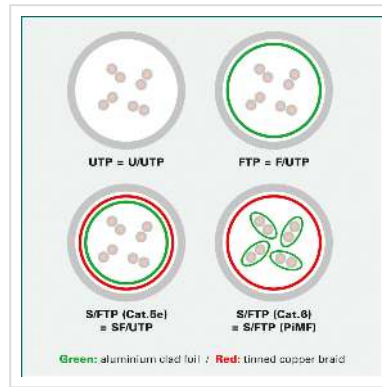

# ROLINE GREEN U/FTP DataCenter Patch Cord Cat.6A (Class EA), LSOH, slim, grey, 3 m

**Product No.** 21.44.3306  
**Manufacturer** ROLINE GREEN  
**Manufacturer No.** 21.44.3306  
**EAN (single piece)** 7630049624306

**Category 6a twisted-pair patch cable with shielded RJ-45 connectors on both sides. Particularly thin and flexible cable with individual pairs of wires in aluminium-laminated foil for use in confined spaces, such as in data centres.**

- Durable thanks to moulded-on kink protection
- Suitable as patch cable in patch panels or as device connection cable and intended for use in the LAN
- Contact assignment: 1:1 according to EIA/TIA568, 8 cores
- Structure: 8 cores stranded wire, pairs shielded with alu-laminated foil

## Technical specifications

Manufacturer	ROLINE GREEN
Product group	Twisted Pair Cable
Product type	FTP Patch Cord

Colour	grey
Length	3 m
Scope of delivery	Cable without plastic bag, only marked with a paper label
Shield type	FTP
Transfer quality	Cat6A / Class EA
Quantity of wires	8
Conductor type	Wire
Crossed	no
Slim cable	yes
Locking lever	yes
Anti-kink sleeve	Moulded-on
Colour (Spout)	grey
Cable LSOH	yes
Material (external cable mantle)	LSOH-TPE
Side 1 Connector Type	RJ-45
Side 1 Connector Gender	Male
Side 2 Connector Type	RJ-45
Side 2 Connector Gender	Male
Connector Type RJ45	Standard
Operating temperature min.	-10 °C
Operating temperature max.	60 °C
Weight	48.2 g
Height of packaging (single piece)	20 mm
Width of packaging (single piece)	150 mm