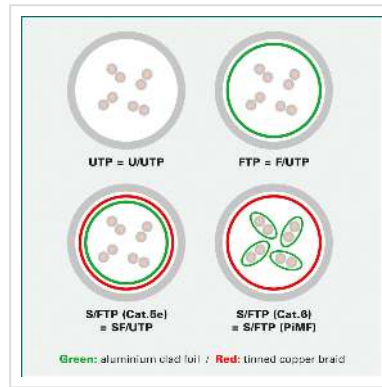

ROLINE GREEN U/FTP DataCenter Patch Cord Cat.6A (Class EA), LSOH, slim, grey, 2 m

Product No. 21.44.3305
Manufacturer ROLINE GREEN
Manufacturer No. 21.44.3305
EAN (single piece) 7630049624290

Category 6a twisted-pair patch cable with shielded RJ-45 connectors on both sides. Particularly thin and flexible cable with individual pairs of wires in aluminium-laminated foil for use in confined spaces, such as in data centres.

- Durable thanks to moulded-on kink protection
- Suitable as patch cable in patch panels or as device connection cable and intended for use in the LAN
- Contact assignment: 1:1 according to EIA/TIA568, 8 cores
- Structure: 8 cores stranded wire, pairs shielded with alu-laminated foil

ROLINE GREEN products are marked only with a paper tag and build with halogen-free TPE material, without plastic bags and without plastic cable straps for use in eco-friendly environments.

Technical specifications

Manufacturer	ROLINE GREEN
Product group	Twisted Pair Cable
Product type	FTP Patch Cord

Colour	grey
Length	2 m
Scope of delivery	Cable without plastic bag, only marked with a paper label
Shield type	FTP
Transfer quality	Cat6A / Class EA
Quantity of wires	8
Conductor type	Wire
Crossed	no
Slim cable	yes
Locking lever	yes
Anti-kink sleeve	Moulded-on
Colour (Spout)	grey
Cable LSOH	yes
Material (external cable mantle)	LSOH-TPE
Side 1 Connector Type	RJ-45
Side 1 Connector Gender	Male
Side 2 Connector Type	RJ-45
Side 2 Connector Gender	Male
Connector Type RJ45	Standard
Operating temperature min.	-10 °C
Operating temperature max.	60 °C
Weight	34.4 g
Height of packaging (single piece)	20 mm
Width of packaging (single piece)	100 mm