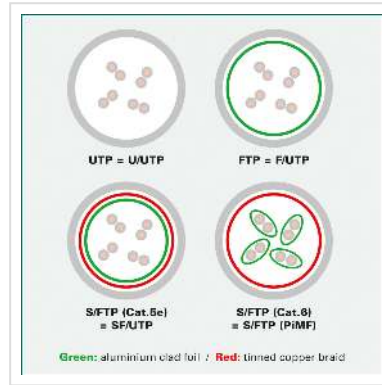

ROLINE GREEN U/FTP DataCenter Patch Cord Cat.6A (Class EA), LSOH, slim, grey, 1.5 m

Product No. 21.44.3304
Manufacturer ROLINE GREEN
Manufacturer No. 21.44.3304
EAN (single piece) 7630049624283

Category 6a twisted-pair patch cable with shielded RJ-45 connectors on both sides. Particularly thin and flexible cable with individual pairs of wires in aluminium-laminated foil for use in confined spaces, such as in data centres.

- Durable thanks to moulded-on kink protection
- Suitable as patch cable in patch panels or as device connection cable and intended for use in the LAN
- Contact assignment: 1:1 according to EIA/TIA568, 8 cores
- Structure: 8 cores stranded wire, pairs shielded with alu-laminated foil

ROLINE GREEN products are marked only with a paper tag and build with halogen-free TPE material, without plastic bags and without plastic cable straps for use in eco-friendly environments.

Technical specifications

Manufacturer	ROLINE GREEN
Product group	Twisted Pair Cable
Product type	FTP Patch Cord

Colour	grey
Length	1.5 m
Scope of delivery	Cable without plastic bag, only marked with a paper label
Shield type	FTP
Transfer quality	Cat6A / Class EA
Quantity of wires	8
Conductor type	Wire
Crossed	no
Slim cable	yes
Locking lever	yes
Anti-kink sleeve	Moulded-on
Colour (Spout)	grey
Cable LSOH	yes
Material (external cable mantle)	LSOH-TPE
Side 1 Connector Type	RJ-45
Side 1 Connector Gender	Male
Side 2 Connector Type	RJ-45
Side 2 Connector Gender	Male
Connector Type RJ45	Standard
Operating temperature min.	-10 °C
Operating temperature max.	60 °C
Weight	28.1 g
Height of packaging (single piece)	20 mm
Width of packaging (single piece)	100 mm