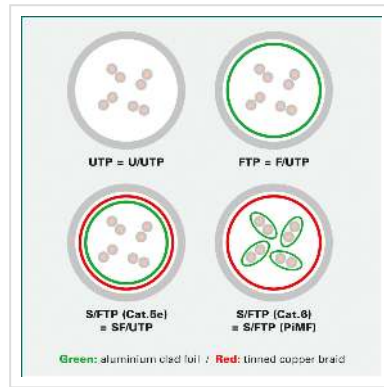

ROLINE GREEN U/FTP DataCenter Patch Cord Cat.6A (Class EA), LSOH, slim, grey, 1 m

Product No. 21.44.3303
Manufacturer ROLINE GREEN
Manufacturer No. 21.44.3303
EAN (single piece) 7630049624276

Category 6a twisted-pair patch cable with shielded RJ-45 connectors on both sides. Particularly thin and flexible cable with individual pairs of wires in aluminium-laminated foil for use in confined spaces, such as in data centres.

- Durable thanks to moulded-on kink protection
- Suitable as patch cable in patch panels or as device connection cable and intended for use in the LAN
- Contact assignment: 1:1 according to EIA/TIA568, 8 cores
- Structure: 8 cores stranded wire, pairs shielded with alu-laminated foil

ROLINE GREEN products are marked only with a paper tag and build with halogen-free TPE material, without plastic bags and without plastic cable straps for use in eco-friendly environments.

Technical specifications

Manufacturer	ROLINE GREEN
Product group	Twisted Pair Cable
Product type	FTP Patch Cord

Colour	grey
Length	1 m
Scope of delivery	Cable without plastic bag, only marked with a paper label
Shield type	FTP
Transfer quality	Cat6A / Class EA
Quantity of wires	8
Conductor type	Wire
Crossed	no
Slim cable	yes
Locking lever	yes
Anti-kink sleeve	Moulded-on
Colour (Spout)	grey
Cable LSOH	yes
Material (external cable mantle)	LSOH-TPE
Side 1 Connector Type	RJ-45
Side 1 Connector Gender	Male
Side 2 Connector Type	RJ-45
Side 2 Connector Gender	Male
Connector Type RJ45	Standard
Operating temperature min.	-10 °C
Operating temperature max.	60 °C
Weight	20.8 g
Height of packaging (single piece)	20 mm
Width of packaging (single piece)	100 mm