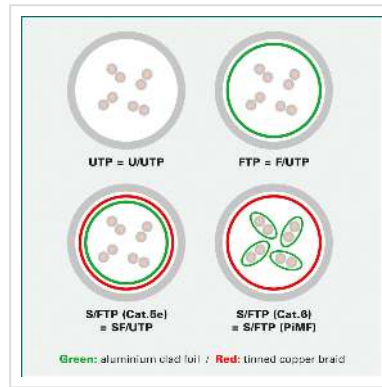

ROLINE GREEN U/FTP DataCenter Patch Cord Cat.6A (Class EA), LSOH, slim, grey, 0.15 m

Product No. 21.44.3300
Manufacturer ROLINE GREEN
Manufacturer No. 21.44.3300
EAN (single piece) 7630049624245

Category 6a twisted-pair patch cable with shielded RJ-45 connectors on both sides. Particularly thin and flexible cable with individual pairs of wires in aluminium-laminated foil for use in confined spaces, such as in data centres.

- Durable thanks to moulded-on kink protection
- Suitable as patch cable in patch panels or as device connection cable and intended for use in the LAN
- Contact assignment: 1:1 according to EIA/TIA568, 8 cores
- Structure: 8 cores stranded wire, pairs shielded with alu-laminated foil

ROLINE GREEN products are marked only with a paper tag and build with halogen-free TPE material, without plastic bags and without plastic cable straps for use in eco-friendly environments.

Technical specifications

Manufacturer	ROLINE GREEN
Product group	Twisted Pair Cable
Product type	FTP Patch Cord

Colour	grey
Length	0.15 m
Scope of delivery	Cable without plastic bag, only marked with a paper label
Shield type	FTP
Transfer quality	Cat6A / Class EA
Quantity of wires	8
Conductor type	Wire
Crossed	no
Slim cable	yes
Locking lever	yes
Anti-kink sleeve	Moulded-on
Colour (Spout)	grey
Cable LSOH	yes
Material (external cable mantle)	LSOH-TPE
Side 1 Connector Type	RJ-45
Side 1 Connector Gender	Male
Side 2 Connector Type	RJ-45
Side 2 Connector Gender	Male
Connector Type RJ45	Standard
Operating temperature min.	-10 °C
Operating temperature max.	60 °C
Weight	8.6 g
Height of packaging (single piece)	20 mm
Width of packaging (single piece)	20 mm