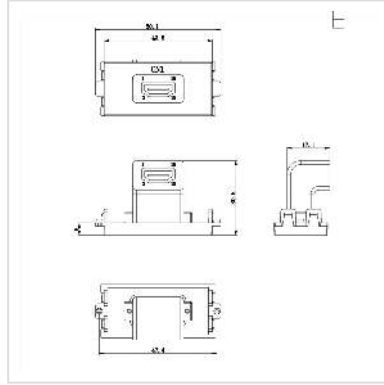

# VALUE A/V Module (HDMI F adapter,angled)

<b>Product No.</b>	25.99.8203
<b>Manufacturer</b>	VALUE
<b>Manufacturer No.</b>	25.99.8203
<b>EAN (single piece)</b>	7611990118564

Multimedia connection system: computer, video, audio, control or network connections can be easily integrated with the modular multimedia connection system in switch programs. With the unsightly, lying around or hanging cables is now finally concluded. The system is cost-effective and future-proof as it can be expanded at any time to new interfaces.

- Ideal for home offices, conference rooms, classrooms, board rooms
- Wall plate HDMI socket
- For use with HDMI cables
- This convenient wall plate has a female connector on the front and in back for easy installation
- The rear socket is aligned such that a side entry HDMI cable should pass through one of the side knock-outs in a wall cup (25.99.8201)

REMARK: Depending on the used plug size some modification may be necessary, no additional possibility for using another A/V module type in the same wall cup

## Technical specifications

Manufacturer	VALUE
Product group	Adapters, Terminators, Converters
Product type	MultiMedia Connection-System
Colour	grey
Height	44 mm

Width	22 mm
Weight	15 g
Height of packaging (single piece)	30 mm
Width of packaging (single piece)	30 mm
Depth of packaging (single piece)	50 mm
Package weight (single piece)	0.02 kg