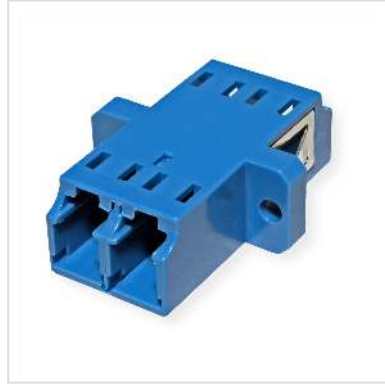

# VALUE Fibre Optic Adapter LC/LC Duplex, OS2

<b>Product No.</b>	21.99.0663
<b>Manufacturer</b>	VALUE
<b>Manufacturer No.</b>	21.99.0663
<b>EAN (single piece)</b>	7630049621862

- Fiber optic adapters and couplings for cost effective fiber-optic cabling
- 2x LC / 2x LC socket
- For installation or extension of fiber optic cables
- Ceramic sleeves
- High quality plastic housing (blue)

## Technical specifications

Manufacturer	VALUE
Product group	Connection technology FO
Product type	Connectors
Colour	blue
Height	9.4 mm
Width	29.2 mm
Depth	22 mm
Weight	3.6 g
Height of packaging (single piece)	10 mm
Width of packaging (single piece)	20 mm
Depth of packaging (single piece)	30 mm