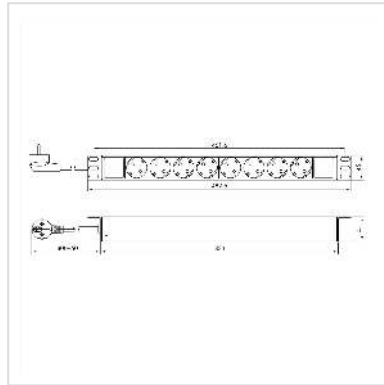

VALUE 19" PDU for Cabinets, 8x, 4000W, CEE 7/3 German Type, 1.8 m

Product No.	19.99.1632
Manufacturer	VALUE
Manufacturer No.	19.99.1632
EAN (single piece)	7630049626997

19" PDU with 8x German Type sockets and supply cable (1.8m) with German Type plug, 1U, for installation in 19" cabinets.

- 19" socket strip (1 U) for installation in 19" cabinets, incl. mounting bracket
- 8 German Type sockets (CEE 7/3)
- Arrangement of sockets: 45°
- Anodised aluminium profile
- Cable type: 1.8m H05VV-F 3G 1.5mm², black
- Maximum load/power: 16A 4000W
- Colour: ALU / black RAL 9005
- Width: 440mm

Technical specifications

Manufacturer	VALUE
Product group	Power Bars
Product type	19" power strip
Colour	black
Length	1.8 m

Function	19" PDU for Cabinets
Mounting form	19" Rackmount
Max. voltage	250V AC
ON/OFF Switch	no
Number of socket pots	8
Quantity of outputs/angles	8 / 45°
Output alignment	Line
Socket type	3P. German, CEE 7/3, Type-F
Material (casing)	Aluminium
Colour (Design profile)	RAL 9005 black
Connection cable	H05VV-F 3G 1,5mm ²
Connector plug	CEE 7/7 German Type
Plug type	3P. German, CEE 7/7, Type-E/F
Regional use	Germany, Austria, Netherlands
Mains connection	Protective contact plug, Type-E/F
Height	45 mm
Width	482.6 mm
Depth	45 mm
Weight	800 g
Height of packaging (single piece)	60 mm
Width of packaging (single piece)	90 mm
Depth of packaging (single piece)	500 mm
Package weight (single piece)	0.87 kg