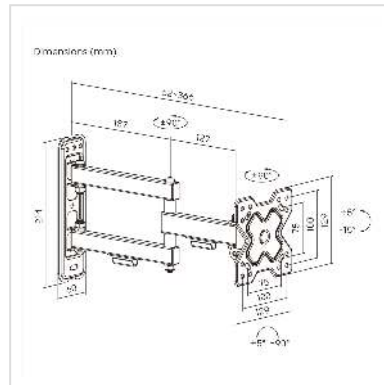

VALUE TV Monitor Arm, Wall Mount, < 81cm, < 20kg, 3 joints

Product No.	17.99.1232
Manufacturer	VALUE
Manufacturer No.	17.99.1232
EAN (single piece)	7630049634602

For wall mounting TV screens with VESA adapter.

- Quick and simple installation
- Meets VESA 75x75 and 100x100
- Detachable VESA Plate
- Wall mount fixing
- Material: Steel
- Colour: Black

Fits screen sizes: 33 - 81 cm (13"-32")

Load capacity: up to 20 kg

Max. arm length: 36.6 cm

Tilt range: +5° ~ -15°

Swivel Range: +90° ~ -90°

Screen Rotation: +5° ~ -90°

Technical specifications

Manufacturer	VALUE
Product group	LCD-Monitor arms
Product type	Monitor Arms, wall mount
Colour	black

Maximum weight capacity	20 kg
Quantity of pivots	3
Maximal arm length	36,6 cm
Inclinable	yes
Rotatable	yes
Wall distance	6.2 cm
Number of monitors	1
Max. Screen diagonal (cm)	81 cm
Max. Screen diagonal (inch)	32 inch
Min. Screen diagonal (cm)	33 cm
Min. Screen diagonal (inch)	13 inch
VESA 75 x 75 mm	yes
VESA 100 x 100 mm	yes
Material group	metal
Height	129 mm
Width	129 mm
Depth	366 mm
Weight	1150 g
Height of packaging (single piece)	80 mm
Width of packaging (single piece)	230 mm
Depth of packaging (single piece)	230 mm
Package weight (single piece)	1.4 kg