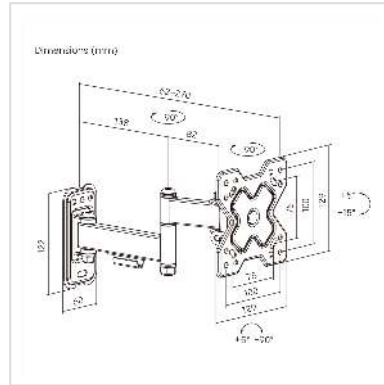

VALUE TV Monitor Arm, Wall Mount, < 81cm, < 20kg, 3 joints

Product No.	17.99.1231
Manufacturer	VALUE
Manufacturer No.	17.99.1231
EAN (single piece)	7630049634596

For wall mounting TV screens with VESA adapter.

- Quick and simple installation
- Meets VESA 75x75 and 100x100
- Detachable VESA Plate
- Wall mount fixing
- Material: Steel
- Colour: Black

Fits screen sizes: 33 - 81 cm (13"-32")

Load capacity: up to 20 kg

Max. arm length: 27 cm

Tilt range: +5° ~ -15°

Swivel Range: +90° ~ -90°

Screen Rotation: +5° ~ -90°

Technical specifications

Manufacturer	VALUE
Product group	LCD-Monitor arms
Product type	Monitor Arms, wall mount
Colour	black

Maximum weight capacity	20 kg
Quantity of pivots	3
Maximal arm length	27 cm
Inclinable	yes
Rotatable	yes
Wall distance	6.2 cm
Number of monitors	1
Max. Screen diagonal (cm)	81 cm
Max. Screen diagonal (inch)	32 inch
Min. Screen diagonal (cm)	33 cm
Min. Screen diagonal (inch)	13 inch
VESA 75 x 75 mm	yes
VESA 100 x 100 mm	yes
Material group	metal
Height	129 mm
Width	129 mm
Depth	270 mm
Weight	950 g
Height of packaging (single piece)	70 mm
Width of packaging (single piece)	200 mm
Depth of packaging (single piece)	200 mm
Package weight (single piece)	1 kg