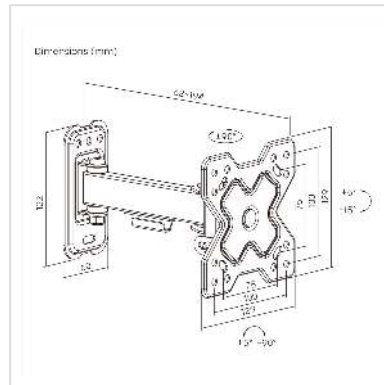

# VALUE TV Monitor Arm, Wall Mount, < 81cm, < 20kg, 2 joints

<b>Product No.</b>	17.99.1230
<b>Manufacturer</b>	VALUE
<b>Manufacturer No.</b>	17.99.1230
<b>EAN (single piece)</b>	7630049634589

## For wall mounting TV screens with VESA adapter.

- Quick and simple installation
- Meets VESA 75x75 and 100x100
- Detachable VESA Plate
- Wall mount fixing
- Material: Steel
- Colour: Black

Fits screen sizes: 33 - 81 cm (13"-32")

Load capacity: up to 20 kg

Max. arm length: 19.4 cm

Tilt range: +5° ~ -15°

Swivel Range: +90° ~ -90°

Screen Rotation: +5° ~ -90°

### Technical specifications

Manufacturer	VALUE
Product group	LCD-Monitor arms
Product type	Monitor Arms, wall mount
Colour	black

Maximum weight capacity	20 kg
Quantity of pivots	2
Maximal arm length	19,4 cm
Inclinable	yes
Rotatable	yes
Wall distance	6.2 cm
Number of monitors	1
Max. Screen diagonal (cm)	81 cm
Max. Screen diagonal (inch)	32 inch
Min. Screen diagonal (cm)	33 cm
Min. Screen diagonal (inch)	13 inch
VESA 75 x 75 mm	yes
VESA 100 x 100 mm	yes
Material group	metal
Height	129 mm
Width	129 mm
Depth	194 mm
Weight	700 g
Height of packaging (single piece)	60 mm
Width of packaging (single piece)	140 mm
Depth of packaging (single piece)	250 mm
Package weight (single piece)	0.7 kg