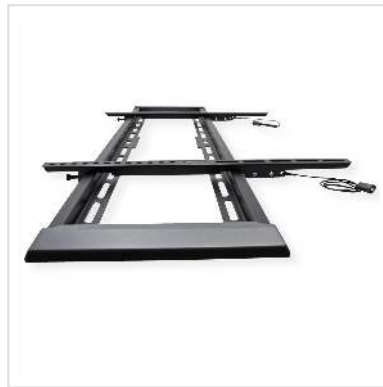

VALUE TV Wall Mount, 27mm Wall Distance, Fixed, < 75kg, VESA 800x400, <228,6cm (90"), fixed

Product No.	17.99.1224
Manufacturer	VALUE
Manufacturer No.	17.99.1224
EAN (single piece)	7630049627741

Stable TV wall mount with just 27mm wall distance - the load capacity is up to 75kg and the mount supports maximum VESA 800x400.

- For screens from 43 inch to 90 inch (max. VESA 800x400)
- VESA Compatible:
200x200,300x200,300x300,400x200,400x300,400x400,600x400,800x400
- Load capacity up to 75kg
- Very small wall distance of 27mm
- Securing against unintentional loosening of the mounting hooks
- Integrated spirit level

Technical specifications

Manufacturer	VALUE
Product group	LCD-Monitor arms
Product type	TV Wall Mount
Colour	black
Load capacity	75 kg
Fixing	Wall mount
Inclinable	no
Rotatable	no

Wall distance	27 mm
Number of monitors	1
Max. Screen diagonal (cm)	228.6 cm
Max. Screen diagonal (inch)	90 inch
Min. Screen diagonal (cm)	109 cm
Min. Screen diagonal (inch)	43 inch
VESA 200 x 200 mm	yes
VESA 300 x 200 mm	yes
VESA 300 x 300 mm	yes
VESA 400 x 200 mm	yes
VESA 400 x 300 mm	yes
VESA 400 x 400 mm	yes
VESA 600 x 400 mm	yes
VESA 800 x 400 mm	yes
Material group	metal
Height	430 mm
Width	970 mm
Depth	27 mm
Weight	2340 g
Height of packaging (single piece)	40 mm
Width of packaging (single piece)	260 mm
Depth of packaging (single piece)	1020 mm
Package weight (single piece)	2.6 kg