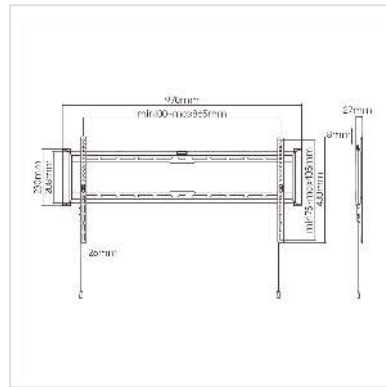

VALUE TV Wall Mount, 27mm Wall Distance, Fixed, < 75kg, VESA 800x400, <228,6cm (90"), fixed

Product No.	17.99.1224
Manufacturer	VALUE
Manufacturer No.	17.99.1224
EAN (single piece)	7630049627741

Stable TV wall mount with just 27mm wall distance - the load capacity is up to 75kg and the mount supports maximum VESA 800x400.

- For screens from 43 inch to 90 inch (max. VESA 800x400)
- VESA Compatible:
200x200,300x200,300x300,400x200,400x300,400x400,600x400,800x400
- Load capacity up to 75kg
- Very small wall distance of 27mm
- Securing against unintentional loosening of the mounting hooks
- Integrated spirit level

Technical specifications

Manufacturer	VALUE
Product group	LCD-Monitor arms
Product type	TV Wall Mount
Colour	black
Load capacity	75 kg
Fixing	Wall mount
Inclinable	no
Rotatable	no

Wall distance	27 mm
Number of monitors	1
Max. Screen diagonal (cm)	228.6 cm
Max. Screen diagonal (inch)	90 inch
Min. Screen diagonal (cm)	109 cm
Min. Screen diagonal (inch)	43 inch
VESA 200 x 200 mm	yes
VESA 300 x 200 mm	yes
VESA 300 x 300 mm	yes
VESA 400 x 200 mm	yes
VESA 400 x 300 mm	yes
VESA 400 x 400 mm	yes
VESA 600 x 400 mm	yes
VESA 800 x 400 mm	yes
Material group	metal
Height	430 mm
Width	970 mm
Depth	27 mm
Weight	2340 g
Height of packaging (single piece)	40 mm
Width of packaging (single piece)	260 mm
Depth of packaging (single piece)	1020 mm
Package weight (single piece)	2.6 kg