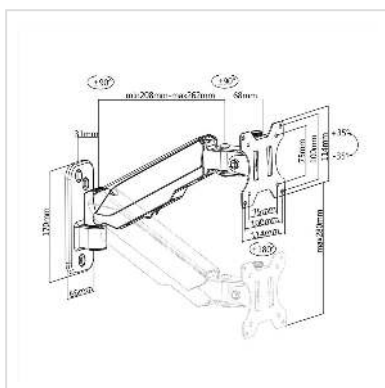

VALUE LCD Monitor Arm, Desk Clamp, 4 Joints, Pivot, black

Product No.	17.99.1190
Manufacturer	VALUE
Manufacturer No.	17.99.1190
EAN (single piece)	7630049612990

Wall mountable monitor arm, for easy and reliable adjustment of a monitor weighing up to 8kg and VESA 75 / 100!

This single, height adjustable monitor arm makes your workstation more efficient: you gain more workspace and will be able to adjust the monitor height according to your personal demands - flawlessly and easy.

- Designed for one monitor
- Detachable, 360° rotatable VESA plate enables an easy installation and handling
- The aluminium arm is easy to adjust for swinging into any position
- The display can be tilted to any angle you need
- Spring assistant system easily adjusts the height of monitor
- Load capacity: up to 8kg
- Meets VESA 75 (75x75mm) or VESA 100 (100x100mm)
- Arm length: up to 262mm

Technical specifications

Manufacturer	VALUE
Product group	LCD-Monitor arms
Product type	Monitor Arms, wall mount
Colour	black

Length	262 mm
Load capacity	8 kg
Quantity of pivots	4
Fixing	Wall Mount
Maximal arm length	262mm
Adjustments	Adjustable spring gauge
Height adjustable	yes
Rotatable	yes
Number of monitors	1
VESA 75 x 75 mm	yes
VESA 100 x 100 mm	yes
Material group	metal
Weight	1591.4 g
Height of packaging (single piece)	60 mm
Width of packaging (single piece)	170 mm
Depth of packaging (single piece)	410 mm
Package weight (single piece)	1.6 kg