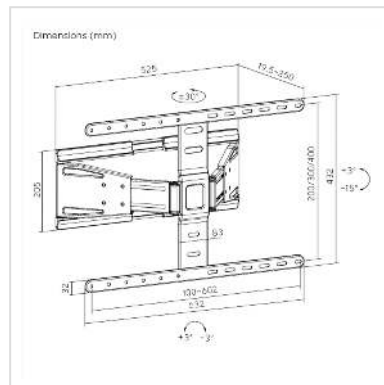

**This VALUE TV Wall Mount is suitable for 43-90 inch monitors. These can be mounted very close to the wall (19.5 mm possible). In addition, the versatile adjustment options such as tilting, swiveling and horizontal alignment of the screen ensure the best viewing angle.**

- Dual-arm full-motion ultra-slim wall mount for TVs (LED, LCD flat panel TVs) with 43" - 90" (109,22cm - 228.6cm)
- Max. weight: 50kg
- Very small wall distance possible: depending on setting: 19.5 mm to 250 mm
- TV can turn 30° left or right
- Adjustable tilt angle up to 3° upwards and up to 15° downwards
- Monitor can be rotated up to 3° from horizontal
- Integrated cable management system keeps cables organized and protected
- Max. Mounting Hole: 602mm x 400mm
- Dimensions (H x W x D): 432 x 632 x 250 mm
- VESA 100x200, 200x200, 200x300, 300x200, 200x400, 400x200, 300x300, 300x400, 400x300, 600x200, 400x400, 600x300, 600x400

## Technical specifications

Manufacturer	VALUE
Product group	LCD-Monitor arms
Product type	TV Wall Mount

Colour	black
Maximum weight capacity	50 kg
Fixing	Wall mount
Inclinable	yes
Rotatable	yes
Wall distance	19.5 mm
Number of monitors	1
Max. Screen diagonal (cm)	228.6 cm
Max. Screen diagonal (inch)	90 inch
Min. Screen diagonal (cm)	109.22 cm
Min. Screen diagonal (inch)	43 inch
VESA 200 x 100 mm	yes
VESA 200 x 200 mm	yes
VESA 300 x 200 mm	yes
VESA 300 x 300 mm	yes
VESA 400 x 200 mm	yes
VESA 400 x 300 mm	yes
VESA 400 x 400 mm	yes
VESA 600 x 200 mm	yes
VESA 600 x 300 mm	yes
VESA 600 x 400 mm	yes
Material group	metal
Height	432 mm
Width	632 mm
Depth	250 mm
Weight	4900 g

Height of packaging (single piece)	40 mm
---------------------------------------	-------

Width of packaging (single piece)	700 mm
--------------------------------------	--------

Depth of packaging (single piece)	500 mm
--------------------------------------	--------