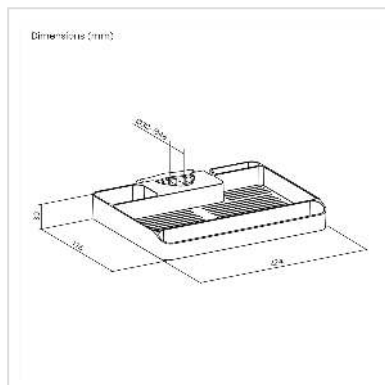

VALUE Pole Mounted Storage Shelf

Product No. 17.99.1184
Manufacturer VALUE
Manufacturer No. 17.99.1184

This Pole Mounted Storage Shelf with a universally adjustable clamp is an ideal accessory for monitor mounts, TV carts, etc. with 30-48mm (1.2"-1.9") poles. The shelf allows efficient storage and also includes a slot for a phone and a tool holder for e.g. Allen keys of various sizes. Cable management ensures a neat and tidy appearance.

- Easily mounted to poles with a diameter of 30 - 48mm
- Designed with a universal adjustable clamp. This storage shelf can be an accessory for monitor mounts, TV stands and TV carts with a pole with a diameter of 30 - 48mm.
- Provides efficient storage
- Includes a slot for a phone and a tool holder for different-sized Allen Keys.
- Cable management keeps cables organized
- Load capacity: up to 3 kg

Technical specifications

Manufacturer	VALUE
Product group	LCD-Monitor arms
Product type	Monitor Arms, Desk Clamp
Colour	black
Maximum weight capacity	3 kg
Fixing	Pole mount
Height adjustable	yes

Rotatable	yes
Number of monitors	1
Technical particularity	vertically adjustable
Height	30 mm
Width	224 mm
Depth	176 mm
Height of packaging (single piece)	50 mm
Width of packaging (single piece)	180 mm
Depth of packaging (single piece)	260 mm
Package weight (single piece)	0.34 kg