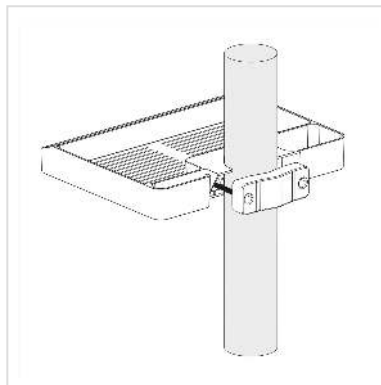

VALUE Pole Mounted Storage Shelf

Product No. 17.99.1184
Manufacturer VALUE
Manufacturer No. 17.99.1184

This Pole Mounted Storage Shelf with a universally adjustable clamp is an ideal accessory for monitor mounts, TV carts, etc. with 30-48mm (1.2"-1.9") poles. The shelf allows efficient storage and also includes a slot for a phone and a tool holder for e.g. Allen keys of various sizes. Cable management ensures a neat and tidy appearance.

- Easily mounted to poles with a diameter of 30 - 48mm
- Designed with a universal adjustable clamp. This storage shelf can be an accessory for monitor mounts, TV stands and TV carts with a pole with a diameter of 30 - 48mm.
- Provides efficient storage
- Includes a slot for a phone and a tool holder for different-sized Allen Keys.
- Cable management keeps cables organized
- Load capacity: up to 3 kg

Technical specifications

Manufacturer	VALUE
Product group	LCD-Monitor arms
Product type	Monitor Arms, Desk Clamp
Colour	black
Maximum weight capacity	3 kg
Fixing	Pole mount
Height adjustable	yes

Rotatable	yes
Number of monitors	1
Technical particularity	vertically adjustable
Height	30 mm
Width	224 mm
Depth	176 mm
Height of packaging (single piece)	50 mm
Width of packaging (single piece)	180 mm
Depth of packaging (single piece)	260 mm
Package weight (single piece)	0.34 kg