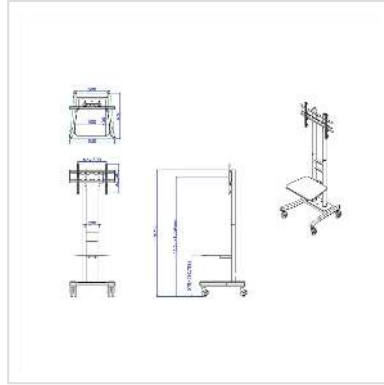

VALUE LCD/TV Mobile Cart, up to 50kg (69 - 165 cm / 27" to 65")

Product No.

17.99.1175

Manufacturer

VALUE

Manufacturer No.

A classic TV cart, ideal for use in presentation rooms or classrooms - with a carrying capacity of up to 50kg!

The LCD Monitor Roll Stand for easy mobile use of a large LCD monitor or TV

- For mounting screens with:
 - Horizontal mounting: 20 to 60cm
 - Vertical mounting: 20 to 40cm
- For LCD monitors up to 50 kg
- Maximum screen size (diagonal): 69 - 165 cm
- Adjustable height: 153 - 166 cm
- Base plate for e.g. a DVD or Blu-Ray player; with a max. load capacity of 5kg
- Cable duct in the vertical carrier
- Material: plastic, MDF, steel
- Color: Black

Technical specifications

Manufacturer	VALUE
Product group	LCD-Monitor arms
Product type	Mobile Carts
Colour	black
Load capacity	50 kg
Adjustments	Adjustable spring gauge

Number of monitors	1
Max. Screen diagonal (inch)	65 inch
Min. Screen diagonal (inch)	27 inch
VESA 200 x 200 mm	yes
VESA 300 x 200 mm	yes
VESA 300 x 300 mm	yes
VESA 400 x 400 mm	yes
VESA 600 x 400 mm	yes
Material group	metal
Weight	26004.7 g