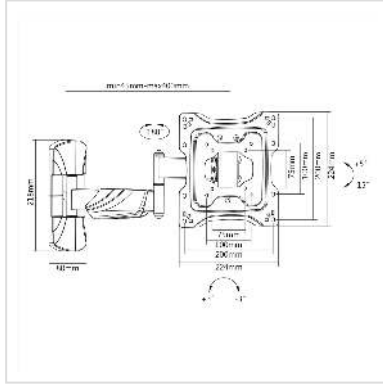

VALUE LCD/TV Wall Mount, 5 Joints

Product No.	17.99.1148
Manufacturer	VALUE
Manufacturer No.	17.99.1148
EAN (single piece)	7611990160600

- Arm length: up to 425 mm
- Max. load: 25 kg
- Mounts your screen to the wall and monitor can be tilted ,swiveled and rotated
- Meets VESA 75 x 75 mm, VESA 100 x 100 mm, VESA 100 x 200 mm, VESA 200 x 200 mm
- Colour: white

Technical specifications

Manufacturer	VALUE
Product group	LCD-Monitor arms
Product type	Monitor Arms, wall mount
Colour	white
Scope of delivery	supporting arm, mounting screws, 4 mm hex wrench, manual
Maximum weight capacity	25 kg
Quantity of pivots	5
Fixing	Wandbefestigung
Maximal arm length	400 mm
Adjustments	Adjustable spring gauge
Number of monitors	1

Max. Screen diagonal (cm)	106.68 cm
Max. Screen diagonal (inch)	42 inch
Min. Screen diagonal (cm)	58.42 cm
Min. Screen diagonal (inch)	23 inch
VESA 75 x 75 mm	yes
VESA 100 x 100 mm	yes
VESA 200 x 100 mm	yes
VESA 200 x 200 mm	yes
Material group	metal
Weight	2272.4 g
Height of packaging (single piece)	60 mm
Width of packaging (single piece)	330 mm
Depth of packaging (single piece)	270 mm
Package weight (single piece)	2.3 kg