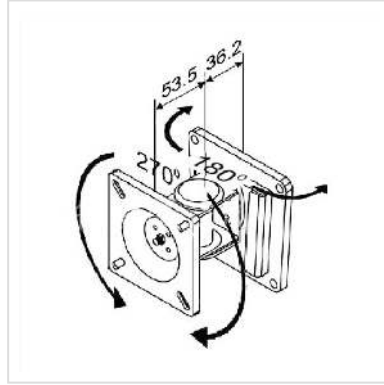

VALUE LCD Monitor Wall Mount Kit, 1 Joint, black

Product No.	17.99.1120
Manufacturer	VALUE
Manufacturer No.	17.99.1120
EAN (single piece)	7611990191369

- For screen sizes: 36 cm up to 61 cm
- Weight capacity: up to 8 kg
- Tiltable: 160° up or down
- Swiveling (Pivot function): 270°
- Meets VESA standard VESA 75 (75x75 mm) and VESA 100 (100x100 mm)
- Material: Cold steel construction
- Colour: Black

Technical specifications

Manufacturer	VALUE
Product group	LCD-Monitor arms
Product type	Monitor Arms, wall mount
Colour	black
Maximum weight capacity	8 kg
Quantity of pivots	1
Fixing	wall mount
Maximal arm length	60 mm
Adjustments	Adjustable spring gauge
Number of monitors	1

Max. Screen diagonal (cm)	60.96 cm
---------------------------	----------

Max. Screen diagonal (inch)	24 inch
-----------------------------	---------

Min. Screen diagonal (cm)	35.56 cm
---------------------------	----------

Weight	658.9 g
--------	---------

Height of packaging (single piece)	120 mm
------------------------------------	--------

Width of packaging (single piece)	100 mm
-----------------------------------	--------