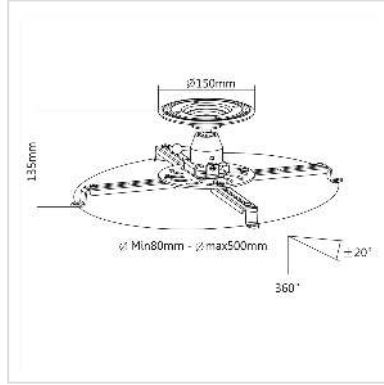

VALUE Ceiling Projector Mount, small

Product No.	17.99.1100
Manufacturer	VALUE
Manufacturer No.	17.99.1100
EAN (single piece)	7611990149841

Ceiling mount for LCD projector

- Universal spider mount style fits most projectors
- With tilt and swivel function
- Weight capacity: 25 kg
- Max. projector size in diameter: 500 mm
- Distance to ceiling: 135 mm
- Colour: white

Technical specifications

Manufacturer	VALUE
Product group	LCD-Monitor arms
Product type	Projector Mount, Ceiling
Colour	white
Scope of delivery	Ceiling mount, mounting material
Load capacity	25 kg
Rotatable	yes
Wall distance	135 mm
Material group	metal
Technical particularity	Distance to ceiling: 110 mm

Weight	1736.6 g
--------	----------

Height of packaging (single piece)	150 mm
---------------------------------------	--------

Width of packaging (single piece)	170 mm
--------------------------------------	--------

Depth of packaging (single piece)	170 mm
--------------------------------------	--------

Package weight (single piece)	1.64 kg
----------------------------------	---------