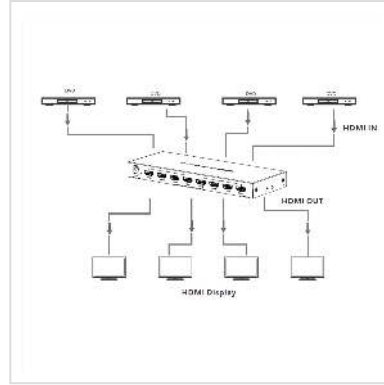

# VALUE HDMI Matrix Switch, 4x4, 4K60Hz, with remote control

**Product No.** 14.99.3593  
**Manufacturer** VALUE  
**Manufacturer No.** 14.99.3593

**This 4 in 4 out HDMI Matrix can switch 4 HDMI input signals (PC, notebook, etc.) to 4 HDMI displays (monitor, projector, etc.) with resolutions up to 4096x2160@60Hz. It supports multiple switching methods (buttons on the matrix, IR remote control and RS232). Any two of the four HDMI outputs support automatic down-scaling. This matrix can be used in security surveillance, education, training, exhibitions, trade shows, broadcasting, command centers and many other applications.**

## Technical specifications

Manufacturer	VALUE
Product group	Splitters and selectors
Product type	HDMI-Matrix-Switch 4K
Colour	black
Scope of delivery	HDMI Matrix Switch, Power Supply, Remote Control, Mounting Ears (2x), Terminal Block, User Manual
Interface	HDMI
Inputs	4
Outputs	4
Max. bandwidth	600 MHz
Video input	4x HDMI Female
Video output	4x HDMI Female
Video band width	18 Gbps
Max. resolution (nom.)	4096 x 2160 @60Hz (4K)
Max. resolution	4096 x 2160 @60Hz (4K)
Dimensions (HxWxD)	21 x 210 x 80 mm
Power supply output	5V DC, 1A
Technical particularity	Switching via push buttons, via IR remote control or via RS-232
Operating temperature min.	-20 °C
Operating temperature max.	60 °C
Storage temperature min.	-30 °C
Storage temperature max.	70 °C
Height	21 mm
Width	210 mm
Depth	80 mm
Weight	375 g