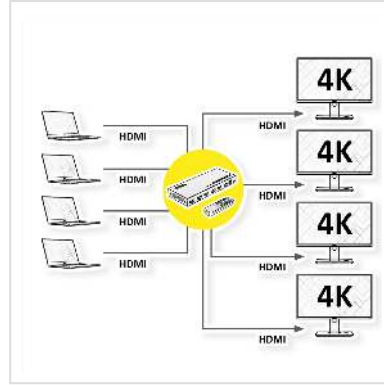

# VALUE HDMI Matrix Switch, 4x4, 4K60Hz, with remote control

**Product No.** 14.99.3593  
**Manufacturer** VALUE  
**Manufacturer No.** 14.99.3593

**This 4 in 4 out HDMI Matrix can switch 4 HDMI input signals (PC, notebook, etc.) to 4 HDMI displays (monitor, projector, etc.) with resolutions up to 4096x2160@60Hz. It supports multiple switching methods (buttons on the matrix, IR remote control and RS232). Any two of the four HDMI outputs support automatic down-scaling. This matrix can be used in security surveillance, education, training, exhibitions, trade shows, broadcasting, command centers and many other applications.**

- Four HDMI input signals can be switched to four HDMI output devices
- Up to 4K (4096 x 2160 @60Hz) resolution and backwards compatible
- Compatible with HDCP 2.2 and HDCP 1.4
- Any two of the four HDMI outputs support auto down-scaling.
- Supported digital audio formats: DTS-HD/Dolby-TrueHD/LPCM7.1/DTS/Dolby-Atmos
- Input devices can be switched by push buttons on the switch, IR remote control or by RS-232
- 16 different EDID states / resolutions can be set with the DIP switch
- Contents: HDMI Matrix Switch, Power Supply, Remote Control, Mounting Ears (2x), Terminal Block, User Manual