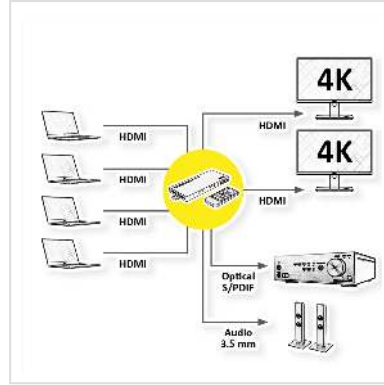

VALUE HDMI Matrix, 4x2, 4K30Hz, QUAD Multi-Viewer, seamless switching

Product No. 14.99.3592
Manufacturer VALUE
Manufacturer No. 14.99.3592

2160p

4K

This VALUE HDMI 4x2 Matrix, 4K30Hz Quad Multi Viewer supports four HDMI input sources that can be displayed on one screen with five multi-view modes. The four HDMI inputs can be switched seamlessly. You can control it via the front button, IR control and RS-232 control.

- Application example: A display device (monitor, TV, projector, etc.) is supplied by up to four HDMI sources (PC, notebook, etc.). By pushing the button on the switch, or by using the remote control, the desired source can be selected. 5 different different display modes are possible. If only one source is active, the switch automatically switches to this source.
- Switching between PCs is done via buttons on the switch, via remote control or via RS232
- Max. resolution is 4K@30Hz (3840x2160)
- Installation is possible without software - only the HDMI cables have to be connected to the Quad Multi Viewer.
- Compliant with HDCP 1.4
- Flat, black metal housing
- 5 different display modes possible: 2x2 same picture mode, Left/right picture mode, Top/bottom picture mode, One large picture top and three small pictures bottom mode, PIP (Picture in Picture) mode
- Input: 4x HDMI A Female