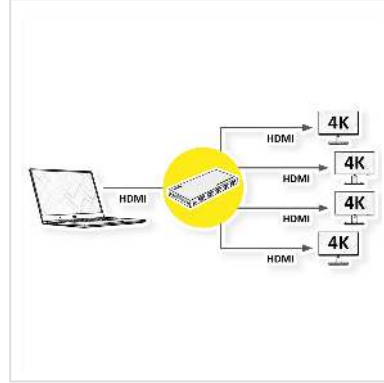

VALUE HDMI Splitter, 1x4, 4K60Hz

Product No. 14.99.3584
Manufacturer VALUE
Manufacturer No. 14.99.3584

2160p
UHD-1

4K

3D
capable

This 4K@60Hz HDMI Splitter 1x4 allows you to share up to four HDMI displays or projectors with an HDMI-enabled audio/video source device. It is backwards compatible with previous HDMI revisions and therefore also supports HDMI devices with 1080p / 720p video resolution. It has three different EDID modes: Auto/Copy/Downscaler.

- Outputs a HDMI video signal to up to four HDMI video signals with a resolution of up to 4K@60Hz
- Connectors: 1 HDMI Input (e.g. DVD-player) and 4 HDMI outputs
- Supports 480i, 576i, 1080i, 480p, 576p, 720p, 1080p, 4K@24/30Hz, 4K@50/60Hz
- Plug & play, easy to install and simple to operate
- No software installation required

Uncompressed audio such as LPCM.

Compressed audio such as DTS, Dolby Digital (including DTS-HD Master Audio™ and Dolby Tru

3 different EDID modes - Auto/Copy/Downscaler.

1. Normal Auto EDID Mode:

Retrieves the lower resolution and audio format of both outputs for the input device to output that signal to both outputs.

Technical specifications

Manufacturer	VALUE
Product group	Splitters and selectors
Product type	HDMI-Video-Splitter
Colour	black
Scope of delivery	Splitter, Manual, USB power supply cable
Interface	HDMI
Inputs	1
Outputs	4
Video input	1x HDMI Female
Video output	4x HDMI Female
Max. resolution (nom.)	3840 x 2160 @60Hz
Max. resolution	3840 x 2160 @60Hz (4K, UHD-1)
Dimensions (HxWxD)	14 x 136 x 61 mm
Operating temperature min.	0 °C
Operating temperature max.	70 °C
Height	14 mm
Width	136 mm
Depth	61 mm