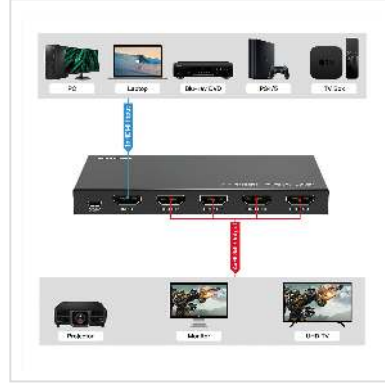

VALUE HDMI Splitter, 1x4, 4K60Hz

Product No. 14.99.3584
Manufacturer VALUE
Manufacturer No. 14.99.3584

2160p
UHD-1

4K

3D
capable

This 4K@60Hz HDMI Splitter 1x4 allows you to share up to four HDMI displays or projectors with an HDMI-enabled audio/video source device. It is backwards compatible with previous HDMI revisions and therefore also supports HDMI devices with 1080p / 720p video resolution. It has three different EDID modes: Auto/Copy/Downscaler.

High resolution up to 4K@60Hz YUV 4:4:4 and full 3D video format

HDCP 2.2 and HDCP 1.4 / High Dynamic Range (HDR) video.

600MHz/6Gbps per channel (18Gbps all channels) bandwidth / 12bit per channel (36bit all channels) deep color.

Uncompressed audio such as LPCM.

Compressed audio such as DTS, Dolby Digital (including DTS-HD Master Audio™ and Dolby Tru

3 different EDID modes - Auto/Copy/Downscaler.

1. Normal Auto EDID Mode:

Retrieves the lower resolution and audio format of both outputs for the input device to output that signal to both outputs.

Technical specifications

Manufacturer	VALUE
Product group	Splitters and selectors
Product type	HDMI-Video-Splitter
Colour	black
Scope of delivery	Splitter, Manual, USB power supply cable
Interface	HDMI
Inputs	1
Outputs	4
Video input	1x HDMI Female
Video output	4x HDMI Female
Max. resolution (nom.)	3840 x 2160 @60Hz
Max. resolution	3840 x 2160 @60Hz (4K, UHD-1)
Dimensions (HxWxD)	14 x 136 x 61 mm
Operating temperature min.	0 °C
Operating temperature max.	70 °C
Height	14 mm
Width	136 mm
Depth	61 mm