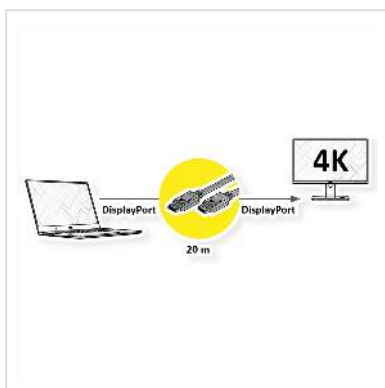

VALUE DisplayPort Active Cable, v1.2, active, M/M, 20 m

Product No.	14.99.3496
Manufacturer	VALUE
Manufacturer No.	14.99.3496
EAN (single piece)	7611990135851

With our UHD (3840x2160 @60Hz) bi-directional DisplayPort cable you can connect up to 20m between your devices. The active cable does not require a separate power supply.

- Total length of the end device distance (e.g. from notebook/laptop to beamer or PC to monitor): 20 meters
- Hardware solution, no software required
- A signal repeater is built into the connectors.
- The practical plug design prevents the cable from slipping out of the DisplayPort socket.
- Bidirectional: the cable can be used independently of the plug-in direction.
- Compliant DP v1.2 (max. 4096 x 2560 @60Hz)

Technical specifications

Manufacturer	VALUE
Product group	Audio / video cable
Product type	DisplayPort extension
Colour	black

Length	20 m
Transfer quality	DisplayPort v1.2
Max. resolution	4096 x 2560 @60Hz (4K)
Side 1 Connector Type	DisplayPort
Side 1 Connector Gender	Male
Side 2 Connector Type	DisplayPort
Side 2 Connector Gender	Male
Weight	1579.78 g
Height of packaging (single piece)	40 mm
Width of packaging (single piece)	210 mm
Depth of packaging (single piece)	200 mm
Package weight (single piece)	1.581 kg