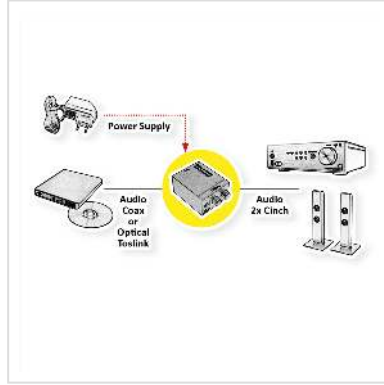

Connects a LCD TV, CD/DVD player or set-top box with digital output to an analogue amplifier with stereo input.

- Converts digital audio signals from Toslink (optical) or RCA (coaxial) to analogue Stereo 2x RCA
- Supports up to 24bit/96kHz
- Power supply included
- Contents: Audio converter, power supply, manual

Technical specifications

| | |
|---------------------------------|-----------------------------------|
| Manufacturer | VALUE |
| Product group | Adapters, Terminators, Converters |
| Product type | Digital Audio Converter |
| Colour | black |
| Scope of delivery | Media-Converter, Power Supplyl |
| Side 1 connection (PC) | Toslink / Cinch |
| Side 2 connection (Peripherals) | Cinch |
| Side 1 Connector Type | RCA (Cinch) |
| Side 1 Connector Gender | Female |

| | |
|------------------------------------|--------------------------------------------------------------|
| Side 2 Connector Type | RCA (Cinch) |
| Side 2 Connector Gender | Female |
| Conversion direction | Toslink (optical) or RCA (coaxial) to analogue Stereo 2x RCA |
| Area of application | External |
| Dimensions (HxWxD) | 26 x 41x 51 mm |
| Height | 26 mm |
| Width | 41 mm |
| Depth | 51 mm |
| Weight | 67.8 g |
| Height of packaging (single piece) | 20 mm |
| Width of packaging (single piece) | 130 mm |
| Depth of packaging (single piece) | 140 mm |
| Package weight (single piece) | 0.14 kg |