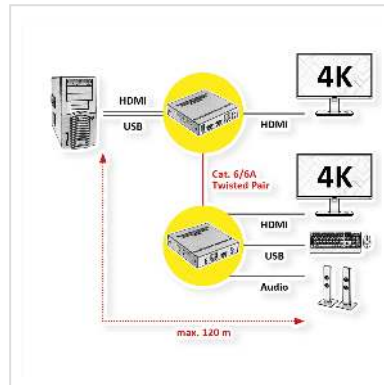

VALUE KVM Extender over Cat. 6/6A, HDMI, 4K@60Hz, max. 120m

Product No.	14.99.3044
Manufacturer	VALUE
Manufacturer No.	14.99.3044
EAN (single piece)	7630049633445

This is a 4K@60Hz HDMI KVM Extender Kit consisting of a transmitter and a receiver using ipcolor STREAM technology for high definition transmission with low latency. The 4K@60Hz HDMI signal can be extended up to 120m via Category 6 and higher network cables, supporting one-to-one connection, one-to-many connection via a gigabit switch and even switch cascading. It also supports HDMI Loop-Out and RS-232 Passthrough and can be used in meetings, home entertainment, educational presentations and other areas.

- Up to 3840 x 2160 @60Hz resolution, backwards compatible
- Transmission distance up to 120 meters, with Cat. 6 or above network cables
- Connections: one-to-one, one-to-many using a gigabit switch and cascading of gigabit switches
- ipcolor STREAM technology enables high-resolution and low-latency transmission
- Supports RS-232 passthrough
- Transmitter supports HDMI loop out
- Stable metal housing

- Transmitter (TX) ports: 1x HDMI in, 1x HDMI loop out, 1x RJ-45, 1x USB A, 1x USB Micro B (for firmware update), 1x RS-232, 1x 3.5mm in, 1x DC 5V
- Receiver (RX) ports: 1x HDMI out, 1x RJ-45, 2x USB A, 1x USB Micro B (for firmware update), 1x RS-232, 1x 3.5mm out, 1x DC 5V
- Dimensions Transmitter/Receiver (each): 21 x 103 x 106mm
- Weight: Transmitter 315g, Receiver 307g
- Contents: 1x Transmitter, 1x Receiver, 2x Power Adapter DC 5V 2A, 1x USB Cable A-A, 4x

Dimensions (HxWxD)	21 x 103 x 106 mm
Power supply unit required	yes
Power supply output	DC 5V 2A
Operating temperature min.	-20 °C
Operating temperature max.	60 °C
Storage temperature min.	-30 °C
Storage temperature max.	70 °C
Height	21 mm
Width	103 mm
Depth	106 mm
Weight	622 g
Height of packaging (single piece)	0 mm
Width of packaging (single piece)	0 mm
Depth of packaging (single piece)	0 mm
Package weight (single piece)	0 kg