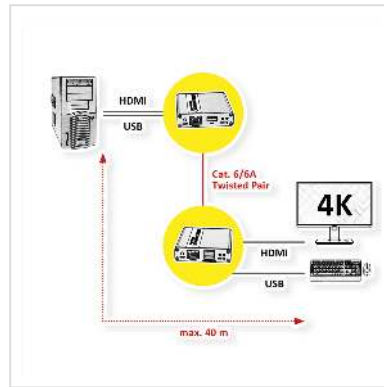

# VALUE KVM Extender over Cat. 6/6A, HDMI, 4K@30Hz, max. 40m

<b>Product No.</b>	14.99.3043
<b>Manufacturer</b>	VALUE
<b>Manufacturer No.</b>	14.99.3043
<b>EAN (single piece)</b>	7630049633438

**KVM Extension over a Cat. 6/6A/7 network cable of up to 70 meters at a resolution of 1080p@60Hz and up to 40 meters at a resolution of 4K@30Hz - perfect for advertising, monitoring systems, home entertainment, conferences, etc.**

- Supports KVM functionality
- Resolution up to 4K@30Hz
- Transmission distance: 1080p@60Hz up to 70m, 4K@30Hz up to 40m, by using Cat. 6 or higher network cables
- Supports HDR10
- Automatically adjusts parameters to match different network cables and achieve the best display performance
- No latency
- Plug & Play
- Supports PoC (Power over Cable) - receiver is supplied via the transmitter
- Transmitter (TX) ports: 1x HDMI, 1x RJ-45, 1x USB A
- Receiver (RX) ports: 1x HDMI, 1x RJ-45, 2x USB A
- Dimensions Transmitter/Receiver (each): 20 x 60 x 75 mm
- Weight Transmitter/Receiver (each): 123 g
- Contents: Transmitter, Receiver, Power Supply DC 5V 2A, USB Cable A-A, User Manual

## Technical specifications

Manufacturer VALUE

Product group	KVM (IP) extensions
Product type	KVM-Extender, HDMI
Colour	black
Scope of delivery	Transmitter, Receiver, Power Supply DC 5V 2A, USB Cable, User Manual
Inputs	2
Outputs	3
Max. distance	40 m
PC/Switch: monitor connection	HDMI
PC/Switch: mouse/keyboard connection	USB
Remote Console: Monitor connection	HDMI
Remote Console: Mouse/Keyboard connection	USB
Max. distance local-remote unit	40
Max. resolution (nominal)	3840 x 2160 @30Hz (max.)
Colour (Design profile)	black
Material (casing)	metal
Dimensions (HxWxD)	20 x 60 x 75 mm
Power supply unit required	yes
Power supply output	DC 5V 2A
Operating temperature min.	-20 °C
Operating temperature max.	60 °C