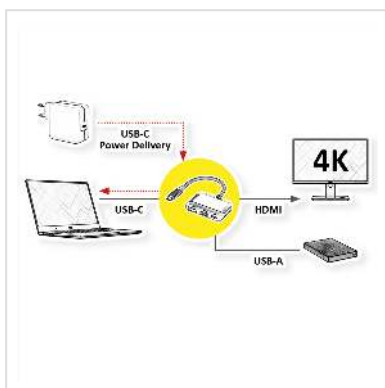

VALUE Dockingstation Type C, 1x HDMI 4K30, 1x USB 3.2 Gen 1 A, 1x Type C (PD)

Product No.	12.99.3199
Manufacturer	VALUE
Manufacturer No.	12.99.3199
EAN (single piece)	7630049634374

Connect your Macbook, Ultrabook, Notebook/Laptop or PC with USB Type C interface to a HDMI display or projector - with a maximum resolution of up to 3840x2160@30Hz! Charge your device simultaneously over PD (Power Delivery) and connect an additional USB device to the USB Type A Port.

- USB Type C to HDMI, USB A and USB-C (PD) adapter for MacBook, Ultrabook, Notebook/Laptop, PC, etc.
- Mirror or extend the display of your device to a HDMI monitor or projector
- Maximum resolution: 3840x2160@30Hz
- No additional power supply required
- USB Type C PD (Power Delivery) function for charging
- Connectors: 1x Type C male, 1x HDMI, 1x USB 3.0 / USB 3.2 Gen 1 Type A and 1x USB Type C (PD)
- Cable length: ca. 10 cm

Technical specifications

Manufacturer	VALUE
--------------	-------

Product group	Adapters, Terminators, Converters
Product type	USB-HDMI Adapter
Colour	black / white
Length	0.1 m
Scope of delivery	Dockingstation
Max. resolution	3840 x 2160 @30Hz (4K, Full HD)
Side 1 connection (PC)	USB Type C Male
Side 2 connection (Peripherals)	HDMI Type A Female, USB Type A Female, USB Type C (PD)
Side 1 Connector Type	USB Type C (USB-C)
Side 1 Connector Gender	Male
Side 2 Connector Type	HDMI Type A USB 3 Type A USB Type C PD (Power Delivery)
Side 2 Connector Gender	Female
Colour (Cable)	black
Area of application	External
Dimensions (HxWxD)	11x58x40 mm
Technical particularity	Power Delivery Function
Height	11 mm
Width	58 mm
Depth	40 mm
Weight	25 g
Height of packaging (single piece)	10 mm
Width of packaging (single piece)	40 mm
Depth of packaging (single piece)	80 mm