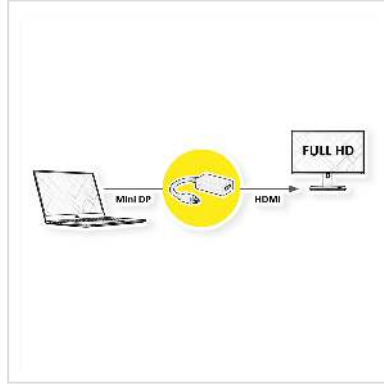

Mini DisplayPort to HDMI cable adapter for connecting a graphics card with Mini DP to a monitor with HDMI connection - with a resolution of up to 1920x1080 / 1920x1200 @60Hz!

- For connecting a graphic card with Mini DisplayPort connector to a HDMI monitor by using a HDMI M-M cable
- Connectors: Mini DisplayPort Male, HMDI Female
- Length: ca. 10 cm
- Remark: The DisplayPort-HDMI adapter is only working in one direction: the DisplayPort plug has to be connected to the source device (e.g. graphic card)

Technical specifications

| | |
|-----------------|---|
| Manufacturer | VALUE |
| Product group | Adapters, Terminators, Converters |
| Product type | Mini DisplayPort-HDMI Adapter |
| Colour | black |
| Length | 0.15 m |
| Max. resolution | 1920 x 1080 / 1920 x 1200 @60Hz (2K, Full HD) |

| | |
|------------------------|-----------------------|
| Side 1 connection (PC) | Mini DisplayPort Male |
|------------------------|-----------------------|

| | |
|------------------------------------|-------------|
| Side 2 connection (Peripherals) | HDMI Female |
|------------------------------------|-------------|

| | |
|--------------------|-----------------|
| Dimensions (HxWxD) | 14 x 44 x 44 mm |
|--------------------|-----------------|

| | |
|--------|-------|
| Height | 14 mm |
|--------|-------|

| | |
|-------|-------|
| Width | 44 mm |
|-------|-------|