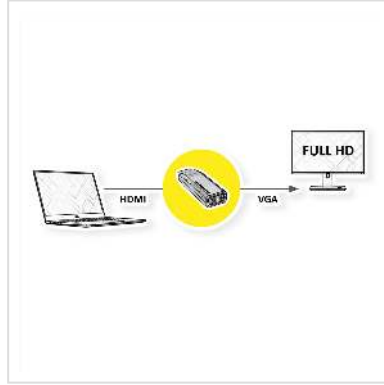

VALUE Adapter, HDMI M - VGA F

Product No.	12.99.3113
Manufacturer	VALUE
Manufacturer No.	12.99.3113
EAN (single piece)	7611990131884

- HDMI to VGA Adapter provides you the interoperability of notebooks/laptops systems (with a HDMI out interface) with analog projectors/ displays (with VGA connector).
- Connect the laptop to an extended display (with VGA connector) or in mirrored mode with VGA projectors.
- Maximum resolution: 1920 x 1080
- Color: black

What are the benefits of using Active adapters and converters?

Active products can have a huge advantage when working with long cable runs and video conversion applications. In terms of video converters, active units generally have hardware inside to improve your image.

Technical specifications

Manufacturer	VALUE
Product group	Adapters, Terminators, Converters
Product type	HDMI-VGA Adapter
Colour	black
Max. resolution	1920 x 1080 / 1920 x 1200 @60Hz (2K, Full HD)

Side 1 connection (PC)	HDMI Male
Side 2 connection (Peripherals)	VGA Female
Side 1 Connector Type	HDMI Type A
Side 1 Connector Gender	Male
Side 2 Connector Type	HD D-Sub 15-pin (HD-15), VGA
Side 2 Connector Gender	Female
Active / Passive	Active
Conversion direction	HDMI-VGA
Area of application	External
Weight	8.7 g
Height of packaging (single piece)	20 mm
Width of packaging (single piece)	100 mm
Depth of packaging (single piece)	150 mm
Package weight (single piece)	0.05 kg