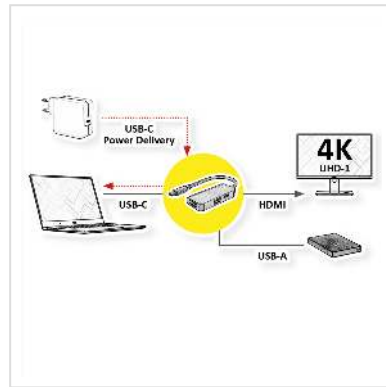

VALUE Type C - HDMI Adapter, M/F, 1x USB 3.2 Gen 1 A, 1x Type C (Power Delivery)

Product No.	12.99.1141
Manufacturer	VALUE
Manufacturer No.	12.99.1141
EAN (single piece)	7630049628687

Connect your Macbook, Ultrabook, Notebook/Laptop or PC with USB Type C interface to an HDMI display or projector - with a maximum resolution of up to 3840x2160 @60Hz! Charge your device simultaneously over PD (Power Delivery) and connect an additional peripheral or other device like a SSD to the additional USB Type A Port.

- USB 3.1 / USB 3.2 Gen 2 Type C to HDMI adapter for MacBook, Ultrabook, Notebook/Laptop or PC
- Mirror or extend the display of your device to any HDMI monitor or projector
- Maximum resolution: 3840x2160 @60Hz
- No additional power supply required
- USB Type C PD: Power Delivery Function for charging of devices via the additional Type C connection
- Connectors: HDMI Female and Type C Male; additionally, 1x USB 3.0 / USB 3.2 Gen 1 Type A and 1x USB Type C PD
- Cable length: ca. 12 cm

Technical specifications

Manufacturer	VALUE
Product group	Adapters, Terminators, Converters
Product type	USB-HDMI Adapter
Colour	black
Length	0.1 m
Scope of delivery	Adapter
Max. resolution	3840 x 2160 @60Hz (4K, UHD-1)
Side 1 connection (PC)	Typ C Male
Side 2 connection (Peripherals)	HDMI Female
Side 1 Connector Type	USB Type C (USB-C)
Side 1 Connector Gender	Male
Side 2 Connector Type	HDMI Type A USB 3 Type A USB Type C PD (Power Delivery)
Side 2 Connector Gender	Female
Area of application	External
Technical particularity	Power Delivery Function
Height	10 mm
Width	79 mm
Depth	28 mm
Weight	34 g
Height of packaging (single piece)	20 mm
Width of packaging (single piece)	30 mm
Depth of packaging (single piece)	80 mm