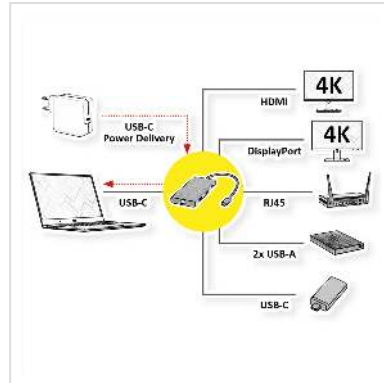

# VALUE Dockingstation, HDMI+DP 4K60, 1x C USB3.2Gen1 + 2x A USB3.2 Gen1, 1x Type C PD, 1x RJ45

<b>Product No.</b>	12.99.1139
<b>Manufacturer</b>	VALUE
<b>Manufacturer No.</b>	12.99.1139
<b>EAN (single piece)</b>	7630049628434

**Connect your Macbook, Ultrabook, Notebook/Laptop or PC with USB Type C interface to an HDMI/DP display or projector (with a maximum resolution of up to 3840x2160 @60Hz). Alos you can add other devices, e.g. an external harddisk, to the additional USB Type A Ports, or the USB Type C Port, while charging your device simultaneously over the Type C PD port!**

- Type C Dockingstation for e.g. MacBook, Ultrabook, Notebook/Laptop or PC
- Connect your device with USB Type C port to any HDMI or DP display or projector
- This adapter allows you to mirror or extend your display to your HDMI/DP-enabled TV or display
- Maximum resolution: 3840x2160 @60Hz
- Portable design
- No power adapter required
- USB Type C PD: Power Delivery Function for charging of devices via the additional Type C connection
- Connectors: HDMI/DP Female and Type C Male; additionally, 1x C USB 3.2Gen1 + 2x A USB3.2 Gen1, 1x Type C PD, 1x RJ45
- Cable length: ca. 20 cm

### Technical specifications

Manufacturer	VALUE
Product group	Adapters, Terminators, Converters
Product type	Notebook-Docking-Station
Colour	black / gray
Length	0.2 m
Scope of delivery	Docking Station
Max. resolution	3840 x 2160 @60Hz (4K, UHD-1)
Side 1 connection (PC)	USB Type C
Side 2 connection (Peripherals)	1x HDMI, 1x DP, 1x C USB3.2Gen1 + 2x A USB3.2 Gen1, 1x RJ45, 1x Type C PD
Side 1 Connector Type	USB Type C (USB-C)
Side 1 Connector Gender	Male
Side 2 Connector Type	HDMI Type A USB 3 Type A USB Type C (USB-C) USB Type C PD (Power Delivery) RJ-45 DisplayPort
Side 2 Connector Gender	Female
Area of application	External
Technical particularity	Power Delivery Function
Height	13 mm
Width	55 mm
Depth	112 mm
Weight	126 g
Height of packaging (single piece)	80 mm