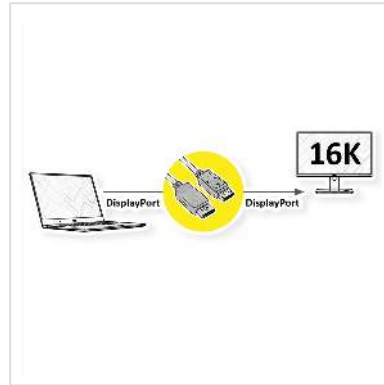

VALUE DisplayPort Cable with DP connection on both sides for connecting an Ultrabook, Notebook/Laptop or PC to a monitor, TV or projector - for screen transmissions in excellent quality with resolutions of up to 15360x8640 @60Hz!

- DisplayPort is a universal connection standard for the transmission of picture and sound signals, widely known and appreciated in computer, industry and modern house wiring. Applications include mainly the connection of monitors or projectors to computers, notebooks/laptops, ultrabooks, NUCs and similar devices.
- Maximum resolution of 16K (15360x8640 @60Hz) or 4K (3840x2160) @120Hz
- The connector requires less space than VGA or DVI
- DisplayPort v2.1 supports Display Stream Compression 1.2a (DSC), Forward Error Correction and the HDR10 standard.
- The practical plug design prevents the cable from slipping out of the DisplayPort socket and guarantees a stable audio and video transmission.
- Compliant DP v2.1 (max. 15360x8640 @60Hz)

Technical specifications

| | |
|---------------|--------------------|
| Manufacturer | VALUE |
| Product group | Cable |
| Product type | DisplayPort Cables |
| Colour | black |

| | |
|------------------------------------|--------------------------|
| Length | 2 m |
| Transfer quality | DisplayPort v2.1 |
| Max. resolution | 15360 x 8640 @60Hz (16K) |
| side 1 connector | DisplayPort M |
| side 2 connector | DisplayPort M |
| Side 1 Connector Type | DisplayPort |
| Side 1 Connector Gender | Male |
| Side 2 Connector Type | DisplayPort |
| Side 2 Connector Gender | Male |
| Colour (Cable) | black |
| Area of application | External |
| Cable shielding | Screened |
| Material (external cable mantle) | PVC |
| Weight | 141 g |
| Height of packaging (single piece) | 30 mm |
| Width of packaging (single piece) | 150 mm |
| Depth of packaging (single piece) | 150 mm |
| Package weight (single piece) | 0.14 kg |