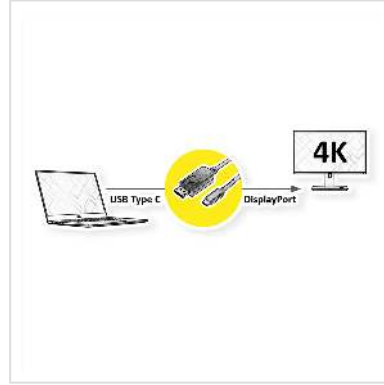

**Connect your Macbook, Ultrabook, Notebook/Laptop or PC with USB Type C connector to a DisplayPort monitor or projector with DP - with a maximum resolution of 3840x2160 @60Hz!**

- USB 3.1 Type C to DisplayPort cable for Macbook, Ultrabook, Notebook/Laptop or PC
- This adapter allows you to mirror or extend the display of your device to any DisplayPort enabled monitor or projector
- Portable design
- No power adapter required
- Connectors: DisplayPort Female and Type C Male
- Cable length: 1 m
- DisplayPort Version 1.2 allows increased resolutions, higher refresh rates, and greater color depth
- Compliant DP v1.2 (max. 4096 x 2560 @60Hz)

|                                    |                               |
|------------------------------------|-------------------------------|
| Max. resolution                    | 3840 x 2160 @60Hz (4K, UHD-1) |
| Side 1 connection (PC)             | Typ C Male                    |
| Side 2 connection (Peripherals)    | DisplayPort Male              |
| Side 1 Connector Type              | USB Type C (USB-C)            |
| Side 1 Connector Gender            | Male                          |
| Side 2 Connector Type              | DisplayPort                   |
| Side 2 Connector Gender            | Male                          |
| Area of application                | External                      |
| Technical particularity            | DisplayPort Version 1.2       |
| Weight                             | 70.4 g                        |
| Height of packaging (single piece) | 20 mm                         |
| Width of packaging (single piece)  | 140 mm                        |
| Depth of packaging (single piece)  | 140 mm                        |
| Package weight (single piece)      | 0.08 kg                       |