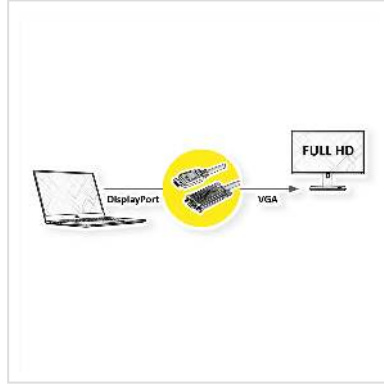

VALUE Cable DisplayPort - VGA, M / M, black, 5 m

Product No.	11.99.5804
Manufacturer	VALUE
Manufacturer No.	11.99.5804
EAN (single piece)	7630049616325

DisplayPort to VGA cable for connecting a graphics card with DP to a monitor with VGA connector - with a resolution of up to 1920x1080@60Hz!

- For connecting a graphic card with DisplayPort connector to a VGA monitor
 - Supports maximum resolutions of up to 1920x1080 @60Hz
 - The lock mechanisms of DP and VGA prevent the plugs from slipping out of the source/display and secure the connection
 - Connectors: DisplayPort Male and VGA Male
- Remark: The DisplayPort-VGA cable is only working in one direction: the DisplayPort plug has to be connected to the source device (e.g. graphic card)

Technical specifications

Manufacturer	VALUE
Product group	Video Cable
Product type	DisplayPort-VGA Adapter
Colour	black
Length	5 m
Max. resolution	1920 x 1080 / 1920 x 1200 @60Hz (2K, Full HD)

Side 1 Connector Type	DisplayPort
-----------------------	-------------

Side 1 Connector Gender	Male
-------------------------	------

Side 2 Connector Type	HD D-Sub 15-pin (HD-15), VGA
-----------------------	------------------------------

Side 2 Connector Gender	Male
-------------------------	------