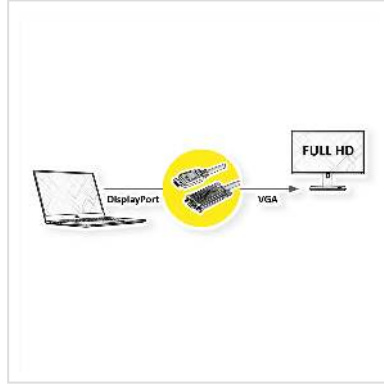

VALUE Cable DisplayPort - VGA, M / M, black, 3 m

Product No.	11.99.5803
Manufacturer	VALUE
Manufacturer No.	11.99.5803
EAN (single piece)	7630049616318

DisplayPort to VGA cable for connecting a graphics card with DP to a monitor with VGA connector - with a resolution of up to 1920x1080@60Hz!

- For connecting a graphic card with DisplayPort connector to a VGA monitor
 - Supports maximum resolutions of up to 1920x1080 @60Hz
 - The lock mechanisms of DP and VGA prevent the plugs from slipping out of the source/display and secure the connection
 - Connectors: DisplayPort Male and VGA Male
- Remark: The DisplayPort-VGA cable is only working in one direction: the DisplayPort plug has to be connected to the source device (e.g. graphic card)

Technical specifications

Manufacturer	VALUE
Product group	Video Cable
Product type	DisplayPort-VGA Adapter
Colour	black
Length	3 m
Max. resolution	1920 x 1080 / 1920 x 1200 @60Hz (2K, Full HD)

Side 1 Connector Type	DisplayPort
-----------------------	-------------

Side 1 Connector Gender	Male
-------------------------	------

Side 2 Connector Type	HD D-Sub 15-pin (HD-15), VGA
-----------------------	------------------------------

Side 2 Connector Gender	Male
-------------------------	------