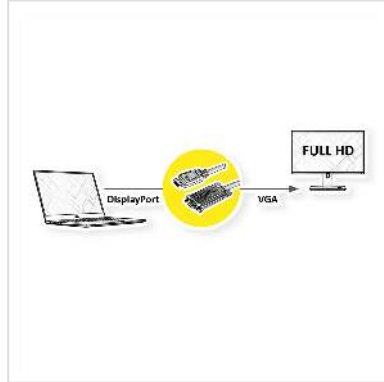

VALUE Cable DisplayPort - VGA, M / M, black, 1 m

Product No.	11.99.5800
Manufacturer	VALUE
Manufacturer No.	11.99.5800
EAN (single piece)	7630049616288

DisplayPort to VGA cable for connecting a graphics card with DP to a monitor with VGA connector - with a resolution of up to 1920x1080@60Hz!

- For connecting a graphic card with DisplayPort connector to a VGA monitor
 - Supports maximum resolutions of up to 1920x1080 @60Hz
 - The lock mechanisms of DP and VGA prevent the plugs from slipping out of the source/display and secure the connection
 - Connectors: DisplayPort Male and VGA Male
- Remark: The DisplayPort-VGA cable is only working in one direction: the DisplayPort plug has to be connected to the source device (e.g. graphic card)

Technical specifications

Manufacturer	VALUE
Product group	Video Cable
Product type	DisplayPort-VGA Adapter
Colour	black
Length	1 m
Max. resolution	1920 x 1080 / 1920 x 1200 @60Hz (2K, Full HD)

Side 1 Connector Type	DisplayPort
-----------------------	-------------

Side 1 Connector Gender	Male
-------------------------	------

Side 2 Connector Type	HD D-Sub 15-pin (HD-15), VGA
-----------------------	------------------------------

Side 2 Connector Gender	Male
-------------------------	------