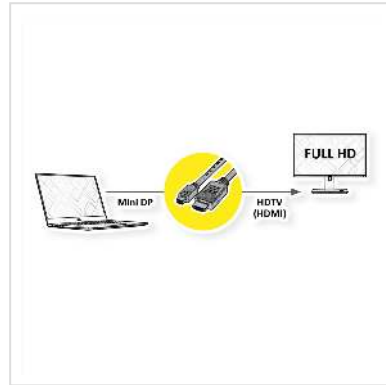

VALUE Mini DisplayPort Cable, Mini DP-HDTV, M/M, black, 2 m

Product No.	11.99.5791
Manufacturer	VALUE
Manufacturer No.	11.99.5791
EAN (single piece)	7611990135639

2K

Mini DisplayPort to HDTV cable for transferring content from your graphics card (DisplayPort) to your TV (HDTV) - with a quality of up to 1920x1080 @60Hz, incl. audio transmission!

- HDTV is the standard for digital video transmission in the TV/multimedia sector for e. g.: Connection of a TV set with HDMI interface to a player with Mini DisplayPort connection.
- Cable with one Mini DisplayPort and one HDTV plug. DisplayPort is signal compatible with HDMI.
- Note: A DisplayPort HDTV cable can only be used in one direction: the Mini DisplayPort connector can only be used on the data source side (e. g. graphics card, Macbook, Ultrabook, laptop/notebook or PC).

Technical specifications

Manufacturer	VALUE
Product group	Cable
Product type	DisplayPort Cables
Colour	black
Length	2 m

Transfer quality	DisplayPort v1.1
Max. resolution	1920 x 1080 / 1920 x 1200 @60Hz (2K, Full HD)
side 1 connector	HDTV M
side 2 connector	DisplayPort Mini M
Side 1 Connector Type	Mini DisplayPort
Side 1 Connector Gender	Male
Side 2 Connector Type	HDTV
Side 2 Connector Gender	Male
Area of application	External
Cable shielding	Screened
Weight	70.9 g
Height of packaging (single piece)	15 mm
Width of packaging (single piece)	140 mm
Depth of packaging (single piece)	140 mm
Package weight (single piece)	0.1 kg