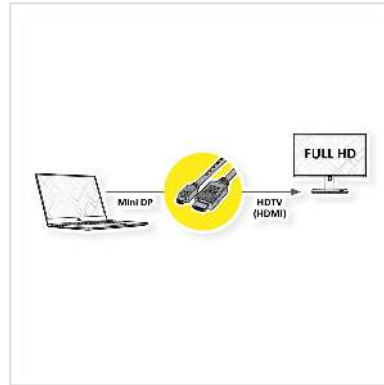

# VALUE Mini DisplayPort Cable, Mini DP-HDTV, M/M, black, 1 m

<b>Product No.</b>	11.99.5790
<b>Manufacturer</b>	VALUE
<b>Manufacturer No.</b>	11.99.5790
<b>EAN (single piece)</b>	7611990135080

**2K**

**Mini DisplayPort to HDTV cable for transferring content from your graphics card (DisplayPort) to your TV (HDTV) - with a quality of up to 1920x1080 @60Hz, incl. audio transmission!**

- HDTV is the standard for digital video transmission in the TV/multimedia sector for e. g.: Connection of a TV set with HDMI interface to a player with Mini DisplayPort connection.
- Cable with one Mini DisplayPort and one HDTV plug. DisplayPort is signal compatible with HDMI.
- Note: A DisplayPort HDTV cable can only be used in one direction: the Mini DisplayPort connector can only be used on the data source side (e. g. graphics card, Macbook, Ultrabook, laptop/notebook or PC).

## Technical specifications

Manufacturer	VALUE
Product group	Cable
Product type	DisplayPort Cables
Colour	black
Length	1 m

Transfer quality	DisplayPort v1.1
Max. resolution	1920 x 1080 / 1920 x 1200 @60Hz (2K, Full HD)
side 1 connector	HDTV M
side 2 connector	DisplayPort Mini M
Side 1 Connector Type	Mini DisplayPort
Side 1 Connector Gender	Male
Side 2 Connector Type	HDTV
Side 2 Connector Gender	Male
Area of application	External
Cable shielding	Screened
Weight	41.9 g
Height of packaging (single piece)	15 mm
Width of packaging (single piece)	150 mm
Depth of packaging (single piece)	140 mm
Package weight (single piece)	0.1 kg