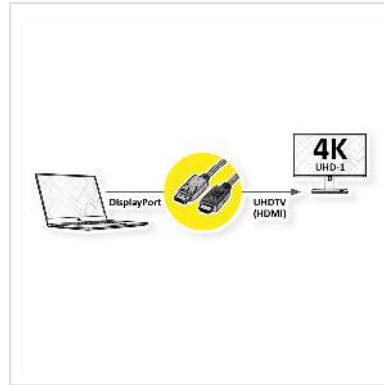

# VALUE DisplayPort Cable, DP - UHDTV, M/M, black, 7.5 m

|                           |               |
|---------------------------|---------------|
| <b>Product No.</b>        | 11.99.5789    |
| <b>Manufacturer</b>       | VALUE         |
| <b>Manufacturer No.</b>   | 11.99.5789    |
| <b>EAN (single piece)</b> | 7611990149933 |

**DisplayPort to UHDTV cable for transferring content from your graphics card (DisplayPort) to your TV (UHDTV) - with a quality of up to 3840x2160 @60Hz, incl. audio transmission!**

- UHDTV is the standard for digital video transmission in the TV/multimedia sector for e. g.: Connection of a TV set with HDMI interface to a playback device with DisplayPort connection.
- Cable with one DisplayPort and one HDTV plug. DisplayPort is signal compatible with HDMI.
- Note: A DisplayPort UHDTV cable can only be used in one direction: the DisplayPort connector can only be used on the data source side (e.g. graphics card).

## Technical specifications

|                  |                  |
|------------------|------------------|
| Manufacturer     | VALUE            |
| Product group    | Cable            |
| Product type     | DP UHDTV cable   |
| Colour           | black            |
| Length           | 7.5 m            |
| Transfer quality | DisplayPort v1.2 |