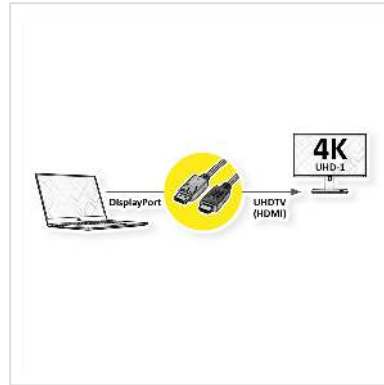

VALUE DisplayPort Cable, DP - UHDTV, M/M, black, 5 m

Product No.	11.99.5788
Manufacturer	VALUE
Manufacturer No.	11.99.5788
EAN (single piece)	7611990149926

DisplayPort to UHDTV cable for transferring content from your graphics card (DisplayPort) to your TV (UHDTV) - with a quality of up to 3840x2160 @60Hz, incl. audio transmission!

- UHDTV is the standard for digital video transmission in the TV/multimedia sector for e. g.: Connection of a TV set with HDMI interface to a playback device with DisplayPort connection.
- Cable with one DisplayPort and one HDTV plug. DisplayPort is signal compatible with HDMI.
- Note: A DisplayPort UHDTV cable can only be used in one direction: the DisplayPort connector can only be used on the data source side (e.g. graphics card).

Technical specifications

Manufacturer	VALUE
Product group	Cable
Product type	DP UHDTV cable
Colour	black
Length	5 m
Transfer quality	DisplayPort v1.2

Max. resolution	3840 x 2160 @60Hz (4K, UHD-1)
-----------------	-------------------------------