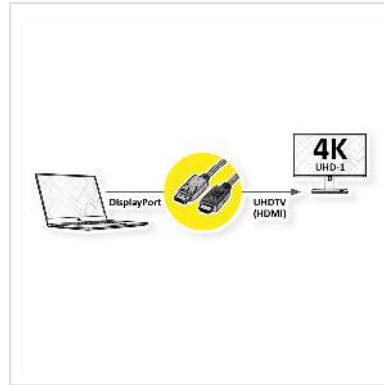

# VALUE DisplayPort Cable, DP - UHDTV, M/M, black, 1 m

<b>Product No.</b>	11.99.5785
<b>Manufacturer</b>	VALUE
<b>Manufacturer No.</b>	11.99.5785
<b>EAN (single piece)</b>	7611990145249

**DisplayPort to UHDTV cable for transferring content from your graphics card (DisplayPort) to your TV (UHDTV) - with a quality of up to 3840x2160 @60Hz, incl. audio transmission!**

- UHDTV is the standard for digital video transmission in the TV/multimedia sector for e. g.: Connection of a TV set with HDMI interface to a playback device with DisplayPort connection.
- Cable with one DisplayPort and one HDTV plug. DisplayPort is signal compatible with HDMI.
- Note: A DisplayPort UHDTV cable can only be used in one direction: the DisplayPort connector can only be used on the data source side (e.g. graphics card).

## Technical specifications

Manufacturer	VALUE
Product group	Cable
Product type	DP UHDTV cable
Colour	black
Length	1 m
Transfer quality	DisplayPort v1.2

Max. resolution	3840 x 2160 @60Hz (4K, UHD-1)
-----------------	-------------------------------