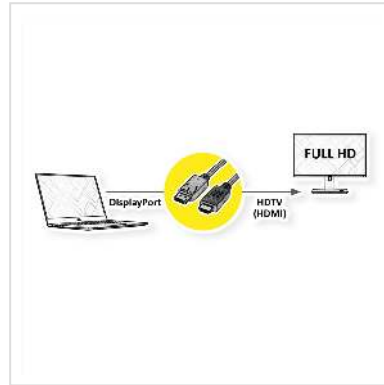

# VALUE DisplayPort Cable, DP - HDTV, M/M, black, 10 m

<b>Product No.</b>	11.99.5784
<b>Manufacturer</b>	VALUE
<b>Manufacturer No.</b>	11.99.5784
<b>EAN (single piece)</b>	7611990142705

**DisplayPort to HDTV cable for transferring content from your graphics card (DisplayPort) to your TV (HDTV) - with a quality of up to 1920x1080 @60Hz, incl. audio transmission!**

- HDTV is the standard for digital video transmission in the TV/multimedia sector for e. g.: Connection of a TV set with HDMI interface to a playback device with DisplayPort connection.
- Cable with one DisplayPort and one HDTV plug. DisplayPort is signal compatible with HDMI.
- Note: A DisplayPort HDTV cable can only be used in one direction: the DisplayPort connector can only be used on the data source side (e.g. graphics card).

## Technical specifications

Manufacturer	VALUE
Product group	Cable
Product type	DP HDTV cable
Colour	black
Length	10 m
Transfer quality	DisplayPort v1.1

Max. resolution	1920 x 1080 / 1920 x 1200 @60Hz (2K, Full HD)
-----------------	---